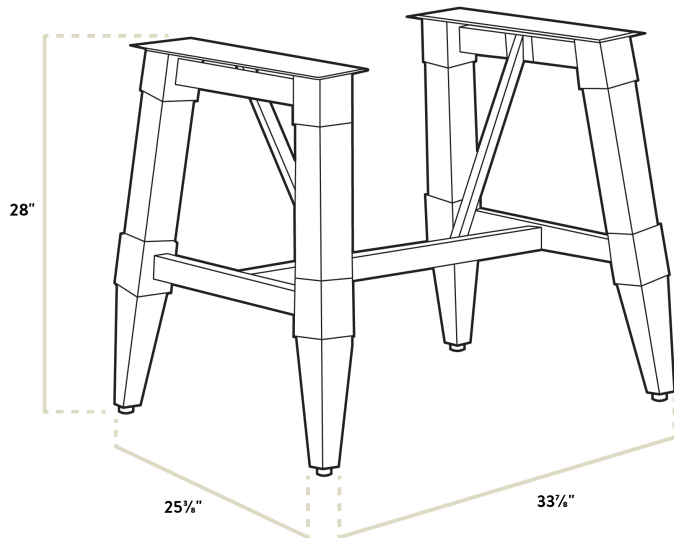

Lancaster Table & Seating Industrial Antique Walnut Standard Height Trestle Table Base for 30" x 48" Table Tops

#349TB48WAL30

Item #: 349TB48WAL30 Qty: _____

Project: _____

Approval: _____ Date: _____

Features

- Industrial-style trestle base with antique walnut finish
- Steel frame adds durability and style
- Adjustable feet prevent table from wobbling
- Compatible with Lancaster Table & Seating 30" x 48" live edge table tops (sold separately)
- Ships unassembled to save on shipping costs

Technical Data

Length	33 7/8 Inches
Width	25 3/8 Inches
Height	28 Inches
Height Style	Standard Height
Assembled	Assembly Required
Base Style	Trestle
Capacity	400 lb.
Color	Brown
Features	Adjustable Feet
Finish	Antique Walnut

Technical Data

Material	Steel Wood
Type	Table Bases
Usage	Indoor

Plan View

Notes & Details

Rural countryside meets urban city with this Lancaster Table & Seating industrial antique walnut standard height trestle table base for 30" x 48" table tops. This table base combines the natural look of wood with rugged metal accents to add a rustic element with contemporary flair to your establishment. The perfect piece for your winery, brewery, or farm-to-table eatery, this table base elevates compatible table tops to standard dining height, ensuring tables stay steady and balanced while guests enjoy your signature drinks and dishes.