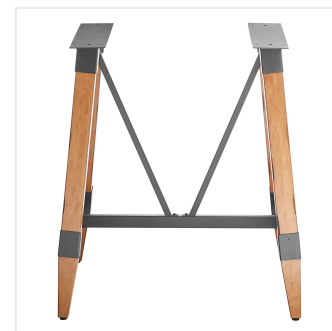

Lancaster Table & Seating Industrial Antique Natural Bar Height Trestle Table Base for 30" x 48" Table Tops

#349TB48NAT37

Item #: 349TB48NAT37 Qty: _____

Project: _____

Approval: _____ Date: _____

Features

- Industrial-style trestle base with antique natural finish
- Steel frame adds durability and style
- Adjustable feet prevent table from wobbling
- Compatible with Lancaster Table & Seating 30" x 48" live edge table tops (sold separately)
- Ships unassembled to save on shipping costs

Technical Data

Material	Steel Wood
Type	Table Bases
Usage	Indoor

Notes & Details

Rural countryside meets urban city with this Lancaster Table & Seating industrial antique natural bar height trestle table base for 30" x 48" table tops. This table base combines the natural look of wood with rugged metal accents to add a rustic element with contemporary flair to your establishment. The perfect piece for your winery, brewery, or farm-to-table eatery, this table base elevates compatible table tops to bar height, ensuring tables stay steady and balanced while guests enjoy your signature drinks and dishes.

This table base features tapered, solid wood legs fitted into a steel trestle frame for a base that is both sleek and exceptionally sturdy. The wide trestle design helps prevent the table from wobbling, while the adjustable feet add stability and help protect floors from scratches and scuffs. Thanks to its generous 300 lb. weight capacity, this table base will provide a reliable foundation for heavy meals, dinnerware, and decor. Plus, the antique natural finish highlights the distinctive woodgrain patterns and gives the table a warm, inviting hue, providing your establishment with a unique aesthetic that can't be duplicated.