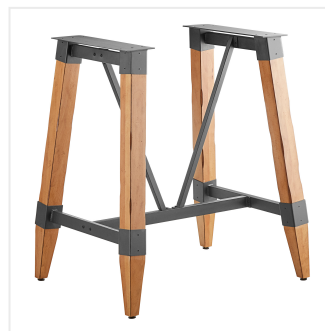

Lancaster Table & Seating Industrial Antique Natural Bar Height Trestle Table Base for 30" x 48" Table Tops

#349TB48NAT37

Item #: 349TB48NAT37 Qty: _____

Project: _____

Approval: _____ Date: _____

Features

- Industrial-style trestle base with antique natural finish
- Steel frame adds durability and style
- Adjustable feet prevent table from wobbling
- Compatible with Lancaster Table & Seating 30" x 48" live edge table tops (sold separately)
- Ships unassembled to save on shipping costs

Technical Data

Material	Steel Wood
Type	Table Bases
Usage	Indoor

Notes & Details

Rural countryside meets urban city with this Lancaster Table & Seating industrial antique natural bar height trestle table base for 30" x 48" table tops. This table base combines the natural look of wood with rugged metal accents to add a rustic element with contemporary flair to your establishment. The perfect piece for your winery, brewery, or farm-to-table eatery, this table base elevates compatible table tops to bar height, ensuring tables stay steady and balanced while guests enjoy your signature drinks and dishes.

This table base features tapered, solid wood legs fitted into a steel trestle frame for a base that is both sleek and exceptionally sturdy. The wide trestle design helps prevent the table from wobbling, while the adjustable feet add stability and help protect floors from scratches and scuffs. Thanks to its generous 300 lb. weight capacity, this table base will provide a reliable foundation for heavy meals, dinnerware, and decor. Plus, the antique natural finish highlights the distinctive woodgrain patterns and gives the table a warm, inviting hue, providing your establishment with a unique aesthetic that can't be duplicated.