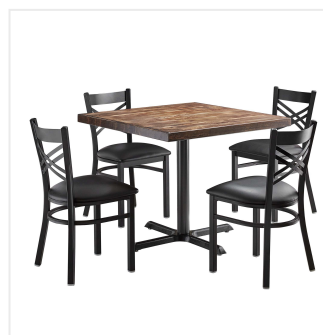

Lancaster Table & Seating 36" Square Standard Height Wood Butcher Block Table with 4 Black Cross Back Chairs - Vintage

#349D3636VXBK

Item #: 349D3636VXBK Qty: _____

Project: _____

Approval: _____ Date: _____

Features

- Comes with a table top, compatible table base, and chair components to easily complete dining areas
- Mixed wood table top made from beech, birch, pine, ash, and oak planks with attractive vintage finish
- Cross base plate ensures stability and balance
- 36" length is perfect for seating 2-4 guests comfortably
- Butcher block style top shows off the natural beauty of the array of wood species

Notes & Details

Add a unique, rustic ambiance to your pub, cafe, or restaurant with this Lancaster Table & Seating 36" square standard height wood butcher block table with 4 black cross back chairs. From the strong, sturdy cast iron base plate and spider, to the sleek black column and durable wood top and the four cross back chairs, this dining set is an all-in-one addition to any establishment. The table's butcher block style top highlights the natural beauty of the array of different wood species. Beech, birch, pine, ash, and oak are all found in this table top which complement, as well as contrast, with one another through natural grain pattern variance and shade. With a vintage stain, each strip of wood accepts the stain differently, giving a uniform appearance while simultaneously allowing each unique species to stand out. Made from farmed wood, this table top provides your establishment with a distinct aesthetic that can't be duplicated.