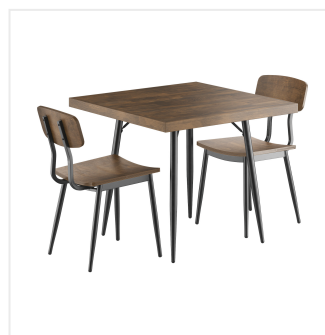

Lancaster Table & Seating Mid-Century 36" Square Espresso Finish Butcher Block Standard Height Table with 2 Chairs

#349D3636ESM2

Item #: 349D3636ESM2 Qty: _____

Project: _____

Approval: _____ Date: _____

Features

- Comes with a table top, compatible table base, and 2 matching chairs with all necessary hardware
- Table base is constructed of durable powder-coated steel
- Butcher block table top made from beech, birch, pine, ash, and oak planks
- Adjustable glides allow for easy table leveling
- Includes 2 chairs with comfortable curved back design

Notes & Details

Add a unique and modern twist to your restaurant with this Lancaster Table & Seating mid-century 36" square espresso finish butcher block standard height table with 2 chairs. Boasting a sturdy black table base made of powder-coated steel, this table is sure to withstand heavy use. The butcher block top is made from beech, birch, pine, ash, and oak planks and features an attractive espresso finish for a warm, timeless look. This standard height table comfortably seats 2-4 people and looks great with a variety of different chairs for versatility you'll appreciate.

This durable table top easily holds up to spills and daily wear and boasts a 2" thick solid wood border along the edge for a clean look. While this table offers a thick, heavy appearance, it's designed to be lightweight and easy to move, giving you the best of both worlds. The table's base features a wide trestle design to prevent wobbling while each foot includes a rubber glide to avoid damage to your floors. Better yet, the glides are adjustable for easy leveling at any time. Simply loosen the glide to increase height, or tighten the glide to lower the height.