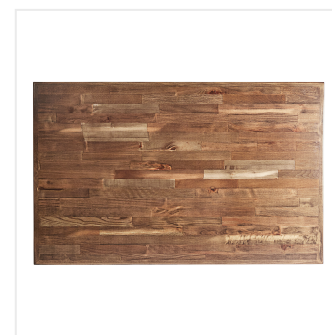

## Lancaster Table & Seating 30" x 48" Rectangular Standard Height Wood Butcher Block Table with 4 Black Cross Back Chairs - Vintage

#349D3048VXBK

Item #: 349D3048VXBK Qty: \_\_\_\_\_

Project: \_\_\_\_\_

### Features

- Comes with a table top, compatible table base, and chair components to easily complete dining areas
- Mixed wood table top made from beech, birch, pine, ash, and oak planks with attractive vintage finish
- Cross base plate ensures stability and balance
- 48" length is perfect for seating 4 guests comfortably
- Butcher block style top shows off the natural beauty of the array of wood species

## Notes & Details

Add a unique, rustic ambiance to your pub, cafe, or restaurant with this Lancaster Table & Seating 30" x 48" rectangular standard height wood butcher block table with 4 black cross back chairs. From the strong, sturdy cast iron base plate and spider, to the sleek black column and durable wood top and the four cross back chairs, this dining set is an all-in-one addition to any establishment. The table's butcher block style top highlights the natural beauty of the array of different wood species. Beech, birch, pine, ash, and oak are all found in this table top which complement, as well as contrast, with one another through natural grain pattern variance and shade. With a vintage stain, each strip of wood accepts the stain differently, giving a uniform appearance while simultaneously allowing each unique species to stand out. Made from farmed wood, this table top provides your establishment with a distinct aesthetic that can't be duplicated.