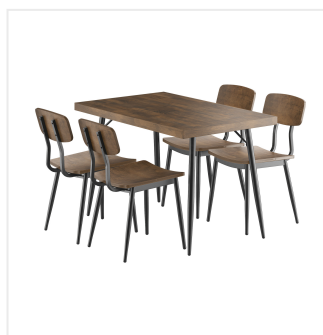

Lancaster Table & Seating Mid-Century 30" x 48" Rectangular Espresso Finish Butcher Block Standard Height Table with 4 Chairs

#349D3048ESM4

Item #: 349D3048ESM4 Qty: _____

Project: _____

Approval: _____ Date: _____

Features

- Comes with a table top, compatible table base, and 4 matching chairs with all necessary hardware
- Table base is constructed of durable powder-coated steel
- Butcher block table top made from beech, birch, pine, ash, and oak planks
- Adjustable glides allow for easy table leveling
- Includes 4 chairs with comfortable curved back design

Notes & Details

Add a unique and modern twist to your restaurant with this Lancaster Table & Seating mid-century 30" x 48" rectangular espresso finish butcher block standard height table with 4 chairs. Boasting a sturdy black table base made of powder-coated steel, this table is sure to withstand heavy use. The butcher block top is made from beech, birch, pine, ash, and oak planks and features an attractive espresso finish for a warm, timeless look. This standard height table comfortably seats up to 4 people and looks great with a variety of different chairs for versatility you'll appreciate.

This durable table top easily holds up to spills and daily wear and boasts a 2" thick solid wood border along the edge for a clean look. While this table offers a thick, heavy appearance, it's designed to be lightweight and easy to move, giving you the best of both worlds. The table's base features a wide trestle design to prevent wobbling while each foot includes a rubber glide to avoid damage to your floors. Better yet, the glides are adjustable for easy leveling at any time. Simply loosen the glide to increase height, or tighten the glide to lower the height.