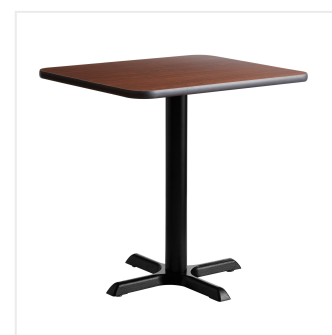

## Lancaster Table & Seating 24" x 30" Reversible Walnut / Oak Standard Height Dining Set with (2) Crossback Chairs

#349D2430WOCR

Item #: 349D2430WOCR Qty: \_\_\_\_\_

Project: \_\_\_\_\_

Approval: \_\_\_\_\_ Date: \_\_\_\_\_

### Features

- Includes table top, base, (2) chairs, and all necessary hardware
- Choose from a rustic walnut or classic oak side from the reversible top
- Cross base plate ensures stability and balance
- Traditional standard height table
- For indoor use only; great for pizza shops, cafeterias, delis, and diners

### Technical Data

Length	30 Inches
Width	24 Inches
Height	28 7/8 Inches
Seat Width	16 3/4 Inches
Seat Depth	17 Inches
Chair Height	32 1/2 Inches
Height Style	Standard Height
Seat Height	17 1/4 Inches
Base Color	Black
Chair Weight Capacity	330 lb.

## Notes & Details

Take the guess-work out of selecting complementary tables and chairs by choosing this Lancaster Table & Seating 24" x 30" reversible walnut / oak standard height dining set with (2) crossback chairs! This standard height table comes complete with everything you need to quickly and easily assemble a classic 2-top table. From the strong, sturdy cast iron base plate and spider, to the sleek black column and durable laminated table top, this table is an all-in-one addition to any establishment.