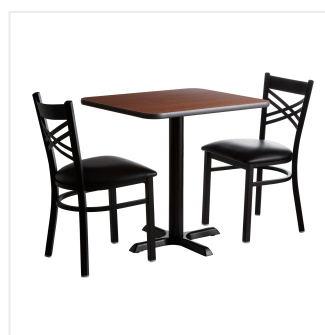

## Lancaster Table & Seating 24" x 30" Reversible Walnut / Oak Standard Height Dining Set with (2) Crossback Chairs

#349D2430WOCR

Item #: 349D2430WOCR Qty: \_\_\_\_\_

Project: \_\_\_\_\_

Approval: \_\_\_\_\_ Date: \_\_\_\_\_

### Features

- Includes table top, base, (2) chairs, and all necessary hardware
- Choose from a rustic walnut or classic oak side from the reversible top
- Cross base plate ensures stability and balance
- Traditional standard height table
- For indoor use only; great for pizza shops, cafeterias, delis, and diners

## Notes & Details

Take the guess-work out of selecting complementary tables and chairs by choosing this Lancaster Table & Seating 24" x 30" reversible walnut / oak standard height dining set with (2) crossback chairs! This standard height table comes complete with everything you need to quickly and easily assemble a classic 2-top table. From the strong, sturdy cast iron base plate and spider, to the sleek black column and durable laminated table top, this table is an all-in-one addition to any establishment.

This table comes with a reversible walnut / oak table top. Black vinyl molding protects it from chipping and scuffing, extending the life of the table while adding a polished presentation. Choose walnut for a rustic look or oak for a classic touch. The attractive laminate on either side is easy to clean, requiring no maintenance or special chemicals. The versatile 24" x 30" design comfortably seats 2 guests without taking up too much room, making it the perfect choice for any restaurant, pizza shop, or cafeteria!