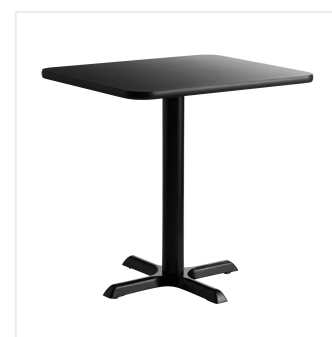

## Lancaster Table & Seating 24" x 30" Reversible Cherry / Black Standard Height Dining Set with (2) Crossback Chairs

#349D2430BCR

Item #: 349D2430BCR Qty: \_\_\_\_\_

Project: \_\_\_\_\_

Approval: \_\_\_\_\_ Date: \_\_\_\_\_

### Features

- Includes table top, base, (2) chairs, and all necessary hardware
- Choose from a classic cherry or modern black side from the reversible top
- Cross base plate ensures stability and balance
- Traditional standard height table
- For indoor use only; great for pizza shops, cafeterias, delis, and diners

### Technical Data

Length	30 Inches
Width	24 Inches
Height	28 7/8 Inches
Seat Width	16 3/4 Inches
Seat Depth	17 Inches
Chair Height	32 1/2 Inches
Height Style	Standard Height
Seat Height	17 1/4 Inches
Base Color	Black
Chair Weight Capacity	330 lb.

## Notes & Details

Take the guess-work out of selecting complementary tables and chairs by choosing this Lancaster Table & Seating 24" x 30" reversible cherry / black standard height dining set with (2) crossback chairs! This standard height table comes complete with everything you need to quickly and easily assemble a classic 2-top table. From the strong, sturdy cast iron base plate and spider, to the sleek black column and durable laminated table top, this table is an all-in-one addition to any establishment.