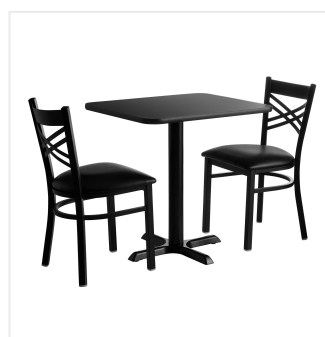

## Lancaster Table & Seating 24" x 30" Reversible Cherry / Black Standard Height Dining Set with (2) Crossback Chairs

#349D2430BCR

Item #: 349D2430BCR Qty: \_\_\_\_\_

Project: \_\_\_\_\_

Approval: \_\_\_\_\_ Date: \_\_\_\_\_

### Features

- Includes table top, base, (2) chairs, and all necessary hardware
- Choose from a classic cherry or modern black side from the reversible top
- Cross base plate ensures stability and balance
- Traditional standard height table
- For indoor use only; great for pizza shops, cafeterias, delis, and diners

### Technical Data

Length	30 Inches
Width	24 Inches
Height	28 7/8 Inches
Seat Width	16 3/4 Inches
Seat Depth	17 Inches
Chair Height	32 1/2 Inches
Height Style	Standard Height
Seat Height	17 1/4 Inches
Base Color	Black
Chair Weight Capacity	330 lb.

## Notes & Details

Take the guess-work out of selecting complementary tables and chairs by choosing this Lancaster Table & Seating 24" x 30" reversible cherry / black standard height dining set with (2) crossback chairs! This standard height table comes complete with everything you need to quickly and easily assemble a classic 2-top table. From the strong, sturdy cast iron base plate and spider, to the sleek black column and durable laminated table top, this table is an all-in-one addition to any establishment.