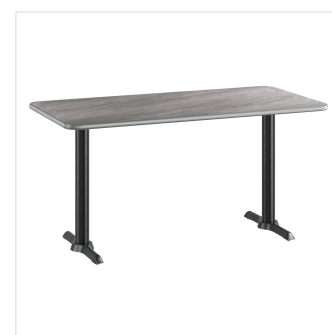

## Lancaster Table & Seating 30" x 60" Reversible Gray / White Laminated Standard Height Table Top and Base Kit with 5" x 22" Base

#349C603G522S

Item #: 349C603G522S Qty: \_\_\_\_\_

Project: \_\_\_\_\_

Approval: \_\_\_\_\_ Date: \_\_\_\_\_

### Features

- Comes with table top, base columns, base plates, base spiders, and hardware
- Reversible table top features both a gray and white finish for added versatility
- Made with a protective charcoal vinyl molding
- Base plate, spider, and base column help keep table tops balanced and steady
- Hardware includes 2 floor glides and 8 screws

## Technical Data

|                        |                        |
|------------------------|------------------------|
| Finish                 | Gray<br>White          |
| Frame Material         | Steel                  |
| Shape                  | Rectangle              |
| Table Seating Capacity | 6 Chairs               |
| Tabletop Material      | Laminate               |
| Tabletop Thickness     | 1 1/8 Inches           |
| Type                   | Table Top and Base Kit |
| Usage                  | Indoor                 |

## Notes & Details

With this Lancaster Table & Seating 30" x 60" reversible gray / white laminated standard height table top and base kit, you can easily provide guests in your cafeteria, deli, or pizza parlor with a stable place to eat their meals. Thanks to the versatile, reversible top, you don't have to worry about it clashing with the color scheme or decor of your business. You can simply choose between the gray side or the white side for the ideal look in your establishment.