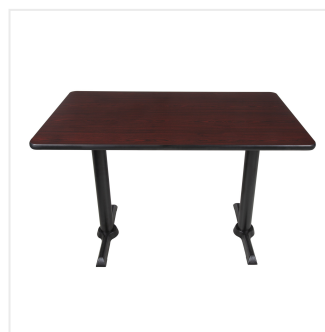

Lancaster Table & Seating Standard Height Table with 30" x 48" Reversible Cherry / Black Table Top and Straight Cast Iron Table Base Plates

#349C483C522S

Item #: 349C483C522S Qty: _____

Project: _____

Approval: _____ Date: _____

Features

- Includes table top, base, and all necessary hardware; takes the guess-work out of compatibility
- Choose from a classic cherry or modern black side from the reversible top
- Straight base plates ensure stability and balance
- Traditional standard height table seats up to 4 guests
- For indoor use only; great for pizza shops, cafeterias, delis, and more

Table Seating Capacity	4 Chairs
Tabletop Material	Laminate
Tabletop Thickness	1 1/8 Inches
Type	Tables
Usage	Indoor

Notes & Details

Take the guess-work out of selecting compatible table tops and bases by choosing this Lancaster Table & Seating standard height table with 30" x 48" reversible cherry / black table top and straight cast iron base plates! This standard height table comes complete with everything you need to quickly and easily assemble a classic 4-top table. From the strong, sturdy cast iron base plates and spiders, to the sleek black columns and durable laminated table top, this table is an all-in-one addition to any establishment.

This table comes with a reversible cherry / black table top. Black vinyl molding protects it from chipping and scuffing, extending the life of the table while adding a polished presentation. Choose cherry for a classic look or black for a modern touch. The attractive laminate on either side is easy to clean, requiring no maintenance or special chemicals. The versatile 30" x 48" design comfortably seats 4 guests without taking up too much room, making it the perfect choice for any restaurant, pizza shop, or cafeteria!