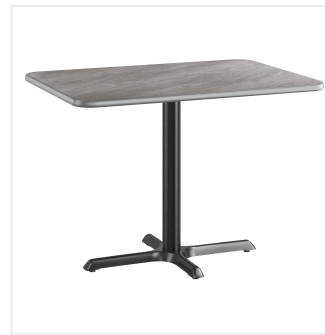

## Lancaster Table & Seating 30" x 42" Reversible Gray / White Laminated Standard Height Table Top and Base Kit with 22" x 30" Base

#349C423G223S

Item #: 349C423G223S Qty: \_\_\_\_\_

Project: \_\_\_\_\_

Approval: \_\_\_\_\_ Date: \_\_\_\_\_

### Features

- Comes with table top, base column, base plate, base spider, and hardware
- Reversible table top features both a gray and white finish for added versatility
- Made with a protective charcoal vinyl molding
- Base plate, spider, and base column help keep table tops balanced and steady
- Hardware includes 4 floor glides and 8 screws

## Technical Data

Finish	Gray White
Frame Material	Steel
Shape	Rectangle
Table Seating Capacity	4 Chairs
Tabletop Material	Laminate
Tabletop Thickness	1 1/8 Inches
Type	Table Top and Base Kit
Usage	Indoor

## Notes & Details

With this Lancaster Table & Seating 30" x 42" reversible gray / white laminated standard height table top and base kit, you can easily provide guests in your cafeteria, deli, or pizza parlor with a stable place to eat their meals. Thanks to the versatile, reversible top, you don't have to worry about it clashing with the color scheme or decor of your business. You can simply choose between the gray side or the white side for the ideal look in your establishment.