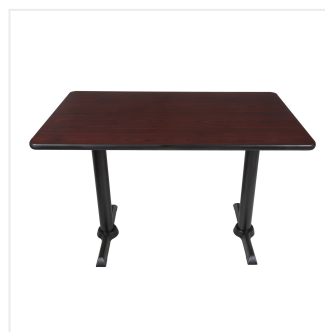

## Lancaster Table & Seating Standard Height Table with 30" x 42" Reversible Cherry / Black Table Top and Straight Cast Iron Table Base Plates

#349C423C522S

Item #: 349C423C522S Qty: \_\_\_\_\_

Project: \_\_\_\_\_

### Features

- Includes table top, base, and all necessary hardware; takes the guess-work out of compatibility
- Choose from a classic cherry or modern black side from the reversible top
- Straight base plates ensure stability and balance
- Traditional standard height table seats up to 4 guests
- For indoor use only; great for pizza shops, cafeterias, delis, and more

#### Technical Data

Length	42 Inches
Width	30 Inches
Height	28 7/8 Inches
Height Style	Standard Height
Base Color	Black
Color	Black Brown
Finish	Cherry
Frame Material	Steel
Shape	Rectangle

## Notes & Details

Take the guess-work out of selecting compatible table tops and bases by choosing this Lancaster Table & Seating standard height table with 30" x 42" reversible cherry / black table top and straight cast iron base plates! This standard height table comes complete with everything you need to quickly and easily assemble a classic 4-top table. From the strong, sturdy cast iron base plates and spiders, to the sleek black columns and durable laminated table top, this table is an all-in-one addition to any establishment.