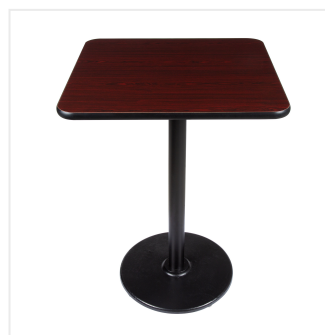

Lancaster Table & Seating Bar Height Table with 30" x 30" Reversible Cherry / Black Table Top and Round Cast Iron Base Plate

#349C30SC22RB

Item #: 349C30SC22RB Qty: _____

Project: _____

Approval: _____ Date: _____

Features

- Includes table top, base, and all necessary hardware; takes the guess-work out of compatibility
- Choose from a classic cherry or modern black side from the reversible top
- Round base plate ensures stability and balance
- Versatile bar height table seats 2-4 guests
- For indoor use only; great for pizza shops, cafeterias, delis, and more

Technical Data

Table Seating Capacity	2 - 4 Chairs
Tabletop Material	Vinyl
Tabletop Thickness	1 1/8 Inches
Type	Tables
Usage	Indoor

Notes & Details

Take the guess-work out of selecting compatible table tops and bases by choosing this Lancaster Table & Seating bar height table with 30" x 30" reversible cherry / black table top and round cast iron base plate! This bar height table comes complete with everything you need to quickly and easily assemble a classic 2- to 4-top table. From the strong, sturdy cast iron base plate and spider, to the sleek black column and durable laminated table top, this table is an all-in-one addition to any establishment.

This table comes with a reversible cherry / black table top. Black vinyl molding protects it from chipping and scuffing, extending the life of the table while adding a polished presentation. Choose cherry for a classic look or black for a modern touch. The attractive laminate on either side is easy to clean, requiring no maintenance or special chemicals. The versatile 30" x 30" design comfortably seats 2-4 guests without taking up too much room, making it the perfect choice for any restaurant, pizza shop, or cafeteria!