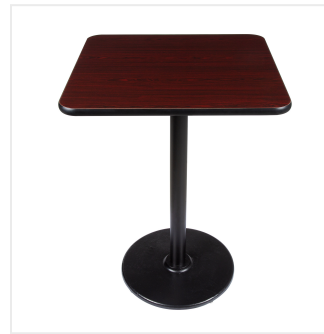

Lancaster Table & Seating 30" x 30" Reversible Cherry / Black Table Bar Height Table and Base Kit with 17" Cast Iron Base

#349C30SC22RB

Item #: 349C30SC22RB Qty: _____

Project: _____

Approval: _____ Date: _____

Features

- Includes table top, base, and all necessary hardware; takes the guess-work out of compatibility
- Choose from a classic cherry or modern black side from the reversible top
- Round base plate ensures stability and balance
- Versatile bar height table seats 2-4 guests
- For indoor use only; great for pizza shops, cafeterias, delis, and more

Notes & Details

Take the guess-work out of selecting compatible table tops and bases by choosing this Lancaster Table & Seating bar height table with 30" x 30" reversible cherry / black table top and round cast iron base plate! This bar height table comes complete with everything you need to quickly and easily assemble a classic 2- to 4-top table. From the strong, sturdy cast iron base plate and spider, to the sleek black column and durable laminated table top, this table is an all-in-one addition to any establishment.

This table comes with a reversible cherry / black table top. Black vinyl molding protects it from chipping and scuffing, extending the life of the table while adding a polished presentation. Choose cherry for a classic look or black for a modern touch. The attractive laminate on either side is easy to clean, requiring no maintenance or special chemicals. The versatile 30" x 30" design comfortably seats 2-4 guests without taking up too much room, making it the perfect choice for any restaurant, pizza shop, or cafeteria!