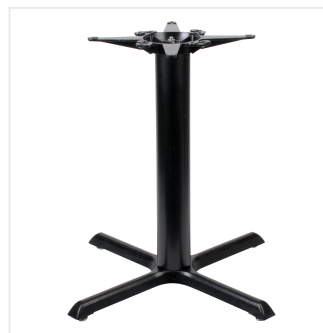

## Lancaster Table & Seating Cast Iron 30" x 30" Black 4" Standard Height Column Table Base

#349C30S4S

Item #: 349C30S4S Qty: \_\_\_\_\_

Project: \_\_\_\_\_

Approval: \_\_\_\_\_ Date: \_\_\_\_\_

### Features

- Includes cross table base plate, base column and rod, and table base spider
- Sturdy cast iron construction for long-lasting use and reliability
- Comes with a black, powder-coated finish that promotes a professional appearance
- Perfect for restaurants, hotels, cafes, and other social spaces
- Easy to assemble; hardware included

### Technical Data

Length	30 Inches
Width	30 Inches
Height	27 3/4 Inches
Height Style	Standard Height
Post Diameter	4 1/4 - 4 3/8 Inches
Base Style	Cross
Color	Black
Finish	Powder-Coated

## Notes & Details

Perfect for virtually any environment, this Lancaster Table & Seating cast iron 30" x 30" black 4" standard height column table base is a sturdy, reliable, and attractive choice for your operation. Made of black powder-coated cast iron, the base even comes standard with everything you need, but the table top! A cross base plate helps steady the standard height column, while the table base spider secures your table top to the base.