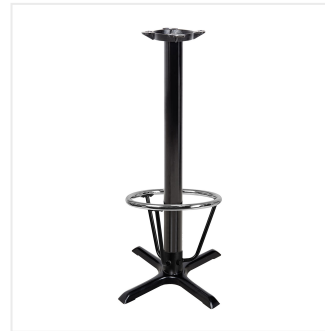

Lancaster Table & Seating Cast Iron 22" x 22" Black 3" Bar Height Column Table Base with 16" Foot Ring

#349C22S3B16

Item #: 349C22S3B16 Qty: _____

Project: _____

Approval: _____ Date: _____

Features

- Cast iron
- Easy assembly
- Bar height column
- Chrome foot rest included for comfort and personal stability
- Comes with a black, powder-coated finish that promotes a professional appearance

Technical Data

Length	22 Inches
Width	22 Inches
Height	41 Inches
Height Style	Bar Height
Post Diameter	3 Inches
Base Style	Cross
Color	Black
Features	Footrest
Finish	Powder-Coated
Top Plate Size	10 Inches

Technical Data

Material	Cast Iron Steel
Type	Table Bases
Usage	Indoor

Notes & Details

This durable cross-shaped cast iron table base with foot rest from Lancaster Table & Seating features a versatile black, powder-coated finish that will match any decor! It comes complete with a sturdy, cast-iron base plate, foot rest, and matching spider. A strong, 38" x 3" steel column will effortlessly hold your tabletops with superior steadiness.