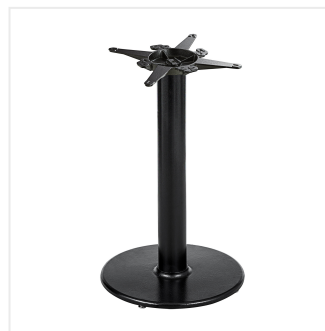

Lancaster Table & Seating Cast Iron 22" Round Black 4" Counter Height Column Table Base

#349C22R4C

Item #: 349C22R4C Qty: _____

Project: _____

Approval: _____ Date: _____

Features

- Includes round table base plate, base column and rod, and table base spider
- Counter height column
- Sturdy cast iron construction for long-lasting use and reliability
- Easy to assemble
- Hardware provided to help expedite assembly (5 floor glides and 8 screws)

Technical Data

Height	33 3/4 Inches
Diameter	22 Inches
Height Style	Counter Height
Post Diameter	4 1/4 - 4 3/8 Inches
Base Style	Round
Color	Black
Finish	Powder-Coated
Material	Cast Iron
Type	Table Bases
Usage	Indoor

Notes & Details

Perfect for virtually any environment, this Lancaster Table & Seating cast iron 22" round black 4" counter height column table base is a sturdy, reliable, and attractive choice for your operation. Made of black powder-coated cast iron, the base even comes standard with everything you need, but the table top! A round base plate helps steady the counter height column, while the table base spider secures your table top to the base. The counter height design makes it great for not only bars, but cafes and other casual sitting areas.

Because the included column measures 4 1/4" to 4 3/8" in diameter, the base ensures that large, heavy, or thick table tops are securely supported at all times. This means that it can safely accommodate tops that thinner columns can't, allowing you to choose from a greater selection of surfaces to best suit your business. Whether you're eyeing stone, marble, or another hefty table top material, you'll be good to go with this strong and well balanced base!