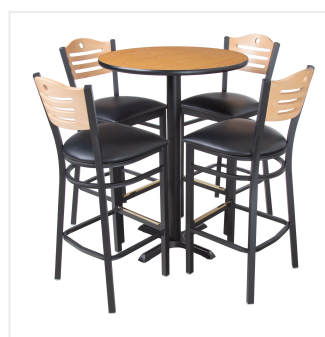

Lancaster Table & Seating 30" Round Reversible Walnut / Oak Bar Height Dining Set with Natural Chair and Padded Seat

#349B30RTWOSU

Item #: 349B30RTWOSU Qty: _____

Project: _____

Approval: _____ Date: _____

Features

- Includes table top, base, (4) barstools, and all necessary hardware
- Choose from a rustic walnut or classic oak side from the reversible top
- Cross base plate ensures stability and balance
- Versatile bar height table
- For indoor use only; great for pizza shops, cafeterias, delis, and more

Certifications

 Seating Capacity: 3 - 4

Technical Data

Height	40 7/8 Inches
Diameter	30 Inches
Height Style	Bar Height
Base Color	Black
Chair Weight Capacity	330 lb.
Color	Brown
Finish	Natural Oak Walnut
Frame Material	Cast Metal

Notes & Details

Seat your guests in comfort and style with this Lancaster Table & Seating black finish side chair with 2 1/2" red vinyl padded seat and mahogany wood back. This chair's stylish back and padded seat combine with its modern steel frame to instill a unique look in any location. Plus, since this chair's back is contoured for a customer's back, it will provide comfort while maintaining a distinct appearance.