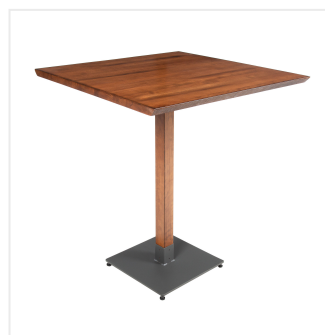

## Lancaster Table & Seating Industrial 36" x 36" Solid Wood Live Edge Bar Height Table with Antique Walnut Finish

#3493636CLW37

Item #: 3493636CLW37 Qty: \_\_\_\_\_

Project: \_\_\_\_\_

Approval: \_\_\_\_\_ Date: \_\_\_\_\_

### Features

- Industrial-style antique walnut wood column with steel base plate and spider
- Solid 1 1/2" thick live edge table top
- Wide, square base with adjustable feet ensures table stability
- 36" length is perfect for seating 2-4 guests comfortably
- Pair with Lancaster Table & Seating industrial bar stools (sold separately)

## Notes & Details

Feature beautiful wood with reliable durability in your dining room by choosing this Lancaster Table & Seating industrial 36" x 36" solid wood live edge bar height table with antique walnut finish. Complete with an attractive table top and bar height base, this table is the perfect addition to your winery, brewery, or farm-to-table eatery. It combines the natural look of wood with rugged metal accents to add a rustic element with contemporary flair to your establishment. The antique walnut finish highlights the distinctive woodgrain patterns and gives the table a unique aesthetic that can't be duplicated.

Thanks to its 1 1/2" thick European beechwood construction, the table top is durable enough to withstand the wear and tear of everyday use. Its underside includes V-shaped metal braces that prevent the wood from warping, which helps to maintain the smooth, sturdy surface. This table top also features 2 live edges for a rustic look that captures the natural beauty of wood. At 36" in length, it can comfortably seat 2-4 guests.