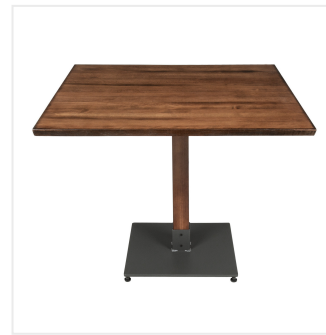

## Lancaster Table & Seating Industrial 36" x 36" Solid Wood Live Edge Standard Height Table with Antique Walnut Finish

#3493636CLW30

Item #: 3493636CLW30 Qty: \_\_\_\_\_

Project: \_\_\_\_\_

Approval: \_\_\_\_\_ Date: \_\_\_\_\_

### Features

- Industrial-style antique walnut wood column with steel base plate and spider
- Solid 1 1/2" thick live edge table top
- Wide, square base with adjustable feet ensures table stability
- 36" length is perfect for seating 2-4 guests comfortably
- Pair with Lancaster Table & Seating industrial chairs (sold separately)

## Notes & Details

Feature beautiful wood with reliable durability in your dining room by choosing this Lancaster Table & Seating industrial 36" x 36" solid wood live edge standard height table with antique walnut finish. Complete with an attractive table top and standard height base, this table is the perfect addition to your winery, brewery, or farm-to-table eatery. It combines the natural look of wood with rugged metal accents to add a rustic element with contemporary flair to your establishment. The antique walnut finish highlights the distinctive woodgrain patterns and gives the table a unique aesthetic that can't be duplicated.

Thanks to its 1 1/2" thick European beechwood construction, the table top is durable enough to withstand the wear and tear of everyday use. Its underside includes V-shaped metal braces that prevent the wood from warping, which helps to maintain the smooth, sturdy surface. This table top also features 2 live edges for a rustic look that captures the natural beauty of wood. At 36" in length, it can comfortably seat 2-4 guests.