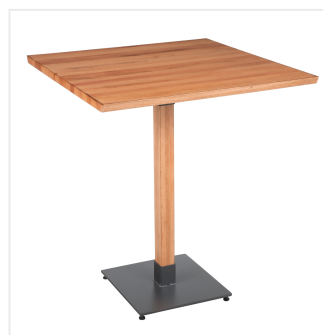

Lancaster Table & Seating Industrial 36" x 36" Solid Wood Live Edge Bar Height Table with Antique Natural Finish

#3493636CLN37

Item #: 3493636CLN37 Qty: _____

Project: _____

Approval: _____ Date: _____

Features

- Industrial-style antique natural wood column with steel base plate and spider
- Solid 1 1/2" thick live edge table top
- Wide, square base with adjustable feet ensures table stability
- 36" length is perfect for seating 2-4 guests comfortably
- Pair with Lancaster Table & Seating industrial bar stools (sold separately)

Technical Data

Style	Solid Wood
Table Seating Capacity	2 - 4 Chairs
Tabletop Material	Wood
Tabletop Thickness	1 1/2 Inches
Type	Tables
Usage	Indoor

Notes & Details

Feature beautiful wood with reliable durability in your dining room by choosing this Lancaster Table & Seating industrial 36" x 36" solid wood live edge bar height table with antique natural finish. Complete with an attractive table top and bar height base, this table is the perfect addition to your winery, brewery, or farm-to-table eatery. It combines the natural look of wood with rugged metal accents to add a rustic element with contemporary flair to your establishment. The antique natural finish highlights the distinctive woodgrain patterns and gives the table a unique aesthetic that can't be duplicated.

Thanks to its 1 1/2" thick European beechwood construction, the table top is durable enough to withstand the wear and tear of everyday use. Its underside includes V-shaped metal braces that prevent the wood from warping, which helps to maintain the smooth, sturdy surface. This table top also features 2 live edges for a rustic look that captures the natural beauty of wood. At 36" in length, it can comfortably seat 2-4 guests.