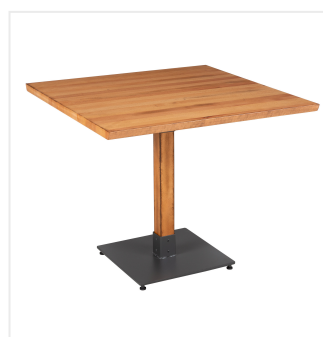

Lancaster Table & Seating Industrial 36" x 36" Solid Wood Live Edge Standard Height Table with Antique Natural Finish

#3493636CLN30

Item #: 3493636CLN30 Qty: _____

Project: _____

Approval: _____ Date: _____

Features

- Industrial-style antique natural wood column with steel base plate and spider
- Solid 1 1/2" thick live edge table top
- Wide, square base with adjustable feet ensures table stability
- 36" length is perfect for seating 2-4 guests comfortably
- Pair with Lancaster Table & Seating industrial chairs (sold separately)

Technical Data

Table Seating Capacity	2 - 4 Chairs
Tabletop Material	Wood
Tabletop Thickness	1 1/4 Inches
Type	Tables
Usage	Indoor

Notes & Details

Feature beautiful wood with reliable durability in your dining room by choosing this Lancaster Table & Seating industrial 36" x 36" solid wood live edge standard height table with antique natural finish. Complete with an attractive table top and standard height base, this table is the perfect addition to your winery, brewery, or farm-to-table eatery. It combines the natural look of wood with rugged metal accents to add a rustic element with contemporary flair to your establishment. The antique natural finish highlights the distinctive woodgrain patterns and gives the table a unique aesthetic that can't be duplicated.

Thanks to its 1 1/2" thick European beechwood construction, the table top is durable enough to withstand the wear and tear of everyday use. Its underside includes V-shaped metal braces that prevent the wood from warping, which helps to maintain the smooth, sturdy surface. This table top also features 2 live edges for a rustic look that captures the natural beauty of wood. At 36" in length, it can comfortably seat 2-4 guests.