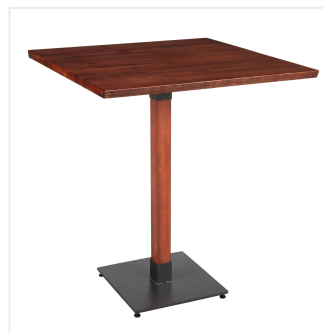

Lancaster Table & Seating Industrial 36" x 36" Solid Wood Live Edge Bar Height Table with Mahogany Finish

#3493636CLM37

Item #: 3493636CLM37 Qty: _____

Project: _____

Approval: _____ Date: _____

Features

- Industrial-style mahogany wood column with steel base plate and spider
- Solid 1 1/2" thick live edge table top
- Wide, square base with adjustable feet ensures table stability
- 36" length is perfect for seating 2-4 guests comfortably
- Pair with Lancaster Table & Seating industrial bar stools (sold separately)

Technical Data

Shape	Square
Style	Solid Wood
Table Seating Capacity	2 - 4 Chairs
Tabletop Material	Wood
Tabletop Thickness	1 1/2 Inches
Type	Tables
Usage	Indoor

Notes & Details

Feature beautiful wood with reliable durability in your dining room by choosing this Lancaster Table & Seating industrial 36" x 36" solid wood live edge bar height table with mahogany finish. Complete with an attractive table top and bar height base, this table is the perfect addition to your winery, brewery, or farm-to-table eatery. It combines the natural look of wood with rugged metal accents to add a rustic element with contemporary flair to your establishment. The mahogany finish highlights the distinctive woodgrain patterns and gives the table a unique aesthetic that can't be duplicated.

Thanks to its 1 1/2" thick European beechwood construction, the table top is durable enough to withstand the wear and tear of everyday use. Its underside includes V-shaped metal braces that prevent the wood from warping, which helps to maintain the smooth, sturdy surface. This table top also features 2 live edges for a rustic look that captures the natural beauty of wood. At 36" in length, it can comfortably seat 2-4 guests.