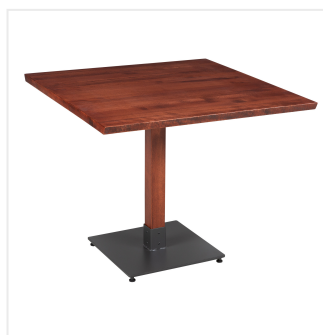

Lancaster Table & Seating Industrial 36" x 36" Solid Wood Live Edge Standard Height Table with Mahogany Finish

#3493636CLM30

Item #: 3493636CLM30 Qty: _____

Project: _____

Approval: _____ Date: _____

Features

- Industrial-style mahogany wood column with steel base plate and spider
- Solid 1 1/2" thick live edge table top
- Wide, square base with adjustable feet ensures table stability
- 36" length is perfect for seating 2-4 guests comfortably
- Pair with Lancaster Table & Seating industrial chairs (sold separately)

Technical Data

Table Seating Capacity	2 - 4 Chairs
Tabletop Material	Wood
Tabletop Thickness	1 1/4 Inches
Type	Tables
Usage	Indoor

Notes & Details

Feature beautiful wood with reliable durability in your dining room by choosing this Lancaster Table & Seating industrial 36" x 36" solid wood live edge standard height table with mahogany finish. Complete with an attractive table top and standard height base, this table is the perfect addition to your winery, brewery, or farm-to-table eatery. It combines the natural look of wood with rugged metal accents to add a rustic element with contemporary flair to your establishment. The mahogany finish highlights the distinctive woodgrain patterns and gives the table a unique aesthetic that can't be duplicated.

Thanks to its 1 1/2" thick European beechwood construction, the table top is durable enough to withstand the wear and tear of everyday use. Its underside includes V-shaped metal braces that prevent the wood from warping, which helps to maintain the smooth, sturdy surface. This table top also features 2 live edges for a rustic look that captures the natural beauty of wood. At 36" in length, it can comfortably seat 2-4 guests.