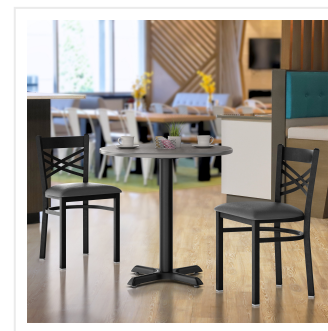

Lancaster Table & Seating 30" Round Reversible White / Gray Slate Laminated Table Top

#34930RTSLT

Item #: 34930RTSLT Qty: _____

Project: _____

Approval: _____ Date: _____

Features

- Features a white and gray slate finish
- Includes a protective charcoal vinyl molding
- Reversible sides add versatility
- Great for pizza shops, cafeterias, and delis
- For indoor use only

Certifications

Seating Capacity: 3 - 4

Technical Data

Diameter	30 Inches
Capacity	3 - 4 Chairs
Color	Gray White
Core Type	Particle Board
Edge Color	Gray
Finish	Gray White
Material	Laminate

Technical Data

Shape	Round
Tabletop Thickness	1 Inch
Usage	Indoor

Notes & Details

This Lancaster Table & Seating 30" round reversible white / gray slate laminated table top provides your establishment with a versatile look. With this table top, you can easily provide guests in your cafeteria, deli, or pizza parlor with a stable place to eat their meals. Thanks to the versatile, reversible white and gray slate top, you don't have to worry about it clashing with the color scheme or decor of your business. You can simply choose between the white side or the gray slate side for the ideal look in your establishment.

Additionally, it's made from durable laminate materials that are sure to stand up to long-term use in your restaurant or deli. Plus, this material makes the table top incredibly easy to clean. The charcoal vinyl molding on this product prevents your table from any unattractive chipping and scuffing, keeping your table looking great through general wear and tear.