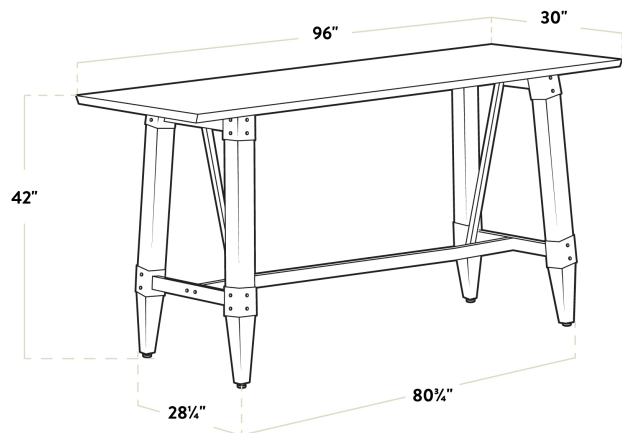

### Features

- Industrial-style trestle base with wood legs and steel frame
- Solid 1 1/2" thick live edge table top
- Adjustable feet ensure table stability
- 96" length is perfect for seating 8-10 guests comfortably
- Pair with Lancaster Table & Seating industrial bar stools (sold separately)

### Technical Data

Length	96 Inches
Width	30 Inches
Height	42 1/4 Inches
Height Style	Bar Height
Assembled	Assembly Required
Base Color	Beige
Base Style	Trestle
Color	Beige
Features	Adjustable Feet Live Edge

## Technical Data

Finish	Antique White Wash
Frame Material	Steel Wood
Installation Type	Freestanding
Samples Available	Yes
Shape	Rectangle
Style	Industrial
Table Seating Capacity	8 - 10 Chairs
Tabletop Material	Wood
Tabletop Thickness	1 1/2 Inches
Type	Tables
Usage	Indoor

# Notes & Details

---

Feature beautiful wood with reliable durability in your dining room by choosing this Lancaster Table & Seating industrial 30" x 96" solid wood live edge bar height trestle base table with antique white wash finish. Complete with an attractive table top and bar height base, this table is the perfect addition to your winery, brewery, or farm-to-table eatery. It combines the natural look of wood with rugged metal accents to add a rustic element with contemporary flair to your establishment. The antique white wash finish highlights the distinctive woodgrain patterns and gives the table a unique aesthetic that can't be duplicated.