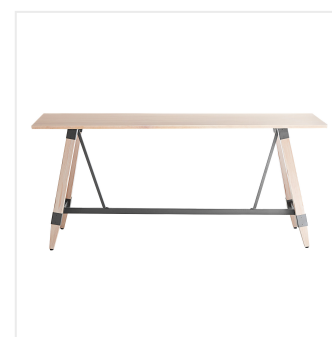

## Lancaster Table & Seating Industrial 30" x 96" Solid Wood Live Edge Bar Height Trestle Base Table with Antique White Wash Finish

#3493096WHT37

Item #: 3493096WHT37 Qty: \_\_\_\_\_

Project: \_\_\_\_\_

Approval: \_\_\_\_\_ Date: \_\_\_\_\_

### Features

- Industrial-style trestle base with wood legs and steel frame
- Solid 1 1/2" thick live edge table top
- Adjustable feet ensure table stability
- 96" length is perfect for seating 8-10 guests comfortably
- Pair with Lancaster Table & Seating industrial bar stools (sold separately)

# Notes & Details

---

Feature beautiful wood with reliable durability in your dining room by choosing this Lancaster Table & Seating industrial 30" x 96" solid wood live edge bar height trestle base table with antique white wash finish. Complete with an attractive table top and bar height base, this table is the perfect addition to your winery, brewery, or farm-to-table eatery. It combines the natural look of wood with rugged metal accents to add a rustic element with contemporary flair to your establishment. The antique white wash finish highlights the distinctive woodgrain patterns and gives the table a unique aesthetic that can't be duplicated.

Thanks to its 1 1/2" thick European beechwood construction, the table top is durable enough to withstand the wear and tear of everyday use. Its underside includes V-shaped metal braces that prevent the wood from warping, which helps to maintain the smooth, sturdy surface. This table top also features 2 live edges for a rustic look that captures the natural beauty of wood. At 96" in length, it can comfortably seat 8-10 guests.