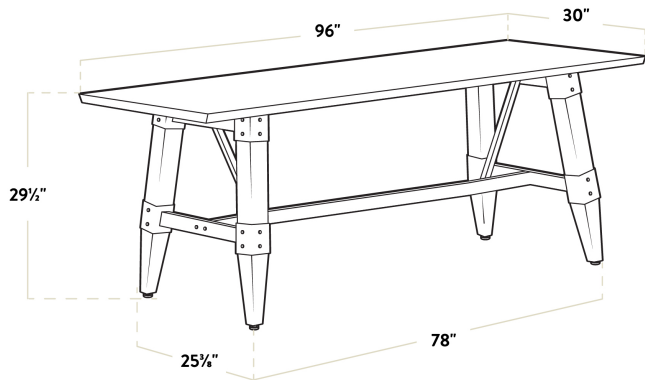

Features

- Industrial-style trestle base with wood legs and steel frame
- Solid 1 1/2" thick live edge table top
- Adjustable feet ensure table stability
- 96" length is perfect for seating 8-10 guests comfortably
- Pair with Lancaster Table & Seating industrial chairs (sold separately)

Certifications

 Seating Capacity: 8 - 10

Technical Data

| | |
|--------------|------------------------------|
| Length | 96 Inches |
| Width | 30 Inches |
| Height | 29 1/2 Inches |
| Height Style | Standard Height |
| Assembled | Assembly Required |
| Base Color | Beige |
| Base Style | Trestle |
| Color | Beige |
| Features | Adjustable Feet Live Edge |

Plan View

Notes & Details

Feature beautiful wood with reliable durability in your dining room by choosing this Lancaster Table & Seating industrial 30" x 96" solid wood live edge standard height trestle base table with antique white wash finish. Complete with an attractive table top and standard height base, this table is the perfect addition to your winery, brewery, or farm-to-table eatery. It combines the natural look of wood with rugged metal accents to add a rustic element with contemporary flair to your establishment. The antique white wash finish highlights the distinctive woodgrain patterns and gives the table a unique aesthetic that can't be duplicated.

Thanks to its 1 1/2" thick European beechwood construction, the table top is durable enough to withstand the wear and tear of everyday use. Its underside includes V-shaped metal braces that prevent the wood from warping, which helps to maintain the smooth, sturdy surface. This table top also features 2 live edges for a rustic look that captures the natural beauty of wood. At 96" in length, it can comfortably seat 8-10 guests.