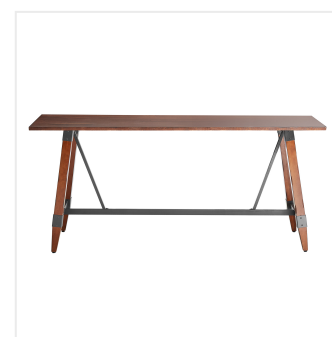

## Lancaster Table & Seating Industrial 30" x 96" Solid Wood Live Edge Bar Height Trestle Base Table with Antique Walnut Finish

#3493096WAL37

Item #: 3493096WAL37 Qty: \_\_\_\_\_

Project: \_\_\_\_\_

Approval: \_\_\_\_\_ Date: \_\_\_\_\_

### Features

- Industrial-style trestle base with wood legs and steel frame
- Solid 1 1/2" thick live edge table top
- Adjustable feet ensure table stability
- 96" length is perfect for seating 8-10 guests comfortably
- Pair with Lancaster Table & Seating industrial bar stools (sold separately)

# Notes & Details

---

Feature beautiful wood with reliable durability in your dining room by choosing this Lancaster Table & Seating industrial 30" x 96" solid wood live edge bar height trestle base table with antique walnut finish. Complete with an attractive table top and bar height base, this table is the perfect addition to your winery, brewery, or farm-to-table eatery. It combines the natural look of wood with rugged metal accents to add a rustic element with contemporary flair to your establishment. The antique walnut finish highlights the distinctive woodgrain patterns and gives the table a unique aesthetic that can't be duplicated.

Thanks to its 1 1/2" thick European beechwood construction, the table top is durable enough to withstand the wear and tear of everyday use. Its underside includes V-shaped metal braces that prevent the wood from warping, which helps to maintain the smooth, sturdy surface. This table top also features 2 live edges for a rustic look that captures the natural beauty of wood. At 96" in length, it can comfortably seat 8-10 guests.