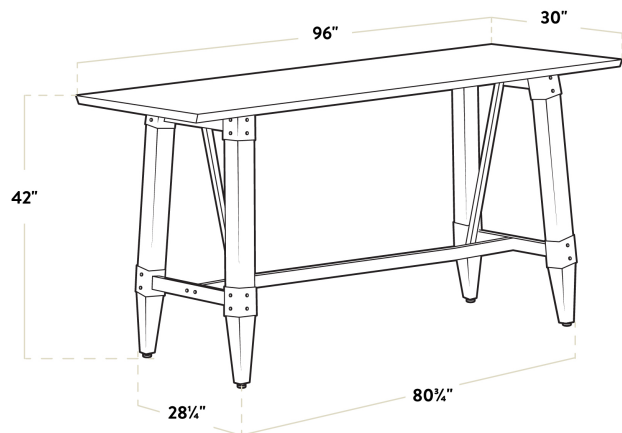

Technical Data

Finish	Antique Walnut
Frame Material	Steel Wood
Installation Type	Freestanding
Samples Available	Yes
Shape	Rectangle
Style	Industrial
Table Seating Capacity	8 - 10 Chairs
Tabletop Material	Wood
Tabletop Thickness	1 1/2 Inches
Type	Tables
Usage	Indoor

Plan View