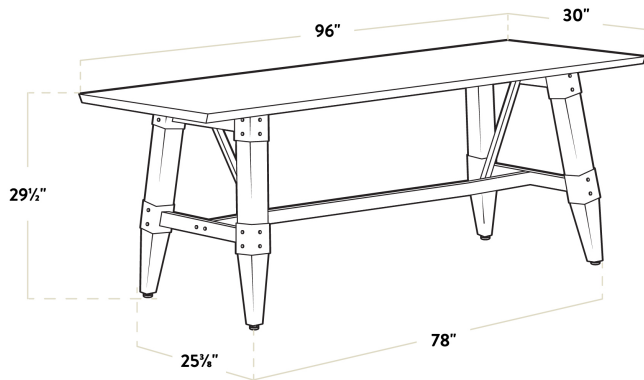

Features

- Industrial-style trestle base with wood legs and steel frame
- Solid 1 1/2" thick live edge table top
- Adjustable feet ensure table stability
- 96" length is perfect for seating 8-10 guests comfortably
- Pair with Lancaster Table & Seating industrial chairs (sold separately)

Certifications

 Seating Capacity: 8 - 10

Technical Data

Length	96 Inches
Width	30 Inches
Height	29 1/2 Inches
Height Style	Standard Height
Assembled	Assembly Required
Base Color	Brown
Base Style	Trestle
Color	Brown
Features	Adjustable Feet Live Edge

Technical Data

Finish	Antique Walnut
Frame Material	Steel Wood
Installation Type	Freestanding
Samples Available	Yes
Shape	Rectangle
Style	Industrial
Table Seating Capacity	8 - 10 Chairs
Tabletop Material	Wood
Tabletop Thickness	1 1/2 Inches
Type	Tables
Usage	Indoor

Plan View

Notes & Details

Feature beautiful wood with reliable durability in your dining room by choosing this Lancaster Table & Seating industrial 30" x 96" solid wood live edge standard height trestle base table with antique walnut finish. Complete with an attractive table top and standard height base, this table is the perfect addition to your winery, brewery, or farm-to-table eatery. It combines the natural look of wood with rugged metal accents to add a rustic element with contemporary flair to your establishment. The antique walnut finish highlights the distinctive woodgrain patterns and gives the table a unique aesthetic that can't be duplicated.