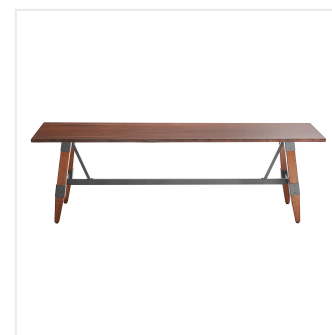

Lancaster Table & Seating Industrial 30" x 96" Solid Wood Live Edge Standard Height Trestle Base Table with Antique Walnut Finish

#3493096WAL30

Item #: 3493096WAL30 Qty: _____

Project: _____

Approval: _____ Date: _____

Features

- Industrial-style trestle base with wood legs and steel frame
- Solid 1 1/2" thick live edge table top
- Adjustable feet ensure table stability
- 96" length is perfect for seating 8-10 guests comfortably
- Pair with Lancaster Table & Seating industrial chairs (sold separately)

Plan View

Notes & Details

Feature beautiful wood with reliable durability in your dining room by choosing this Lancaster Table & Seating industrial 30" x 96" solid wood live edge standard height trestle base table with antique walnut finish. Complete with an attractive table top and standard height base, this table is the perfect addition to your winery, brewery, or farm-to-table eatery. It combines the natural look of wood with rugged metal accents to add a rustic element with contemporary flair to your establishment. The antique walnut finish highlights the distinctive woodgrain patterns and gives the table a unique aesthetic that can't be duplicated.

Thanks to its 1 1/2" thick European beechwood construction, the table top is durable enough to withstand the wear and tear of everyday use. Its underside includes V-shaped metal braces that prevent the wood from warping, which helps to maintain the smooth, sturdy surface. This table top also features 2 live edges for a rustic look that captures the natural beauty of wood. At 96" in length, it can comfortably seat 8-10 guests.