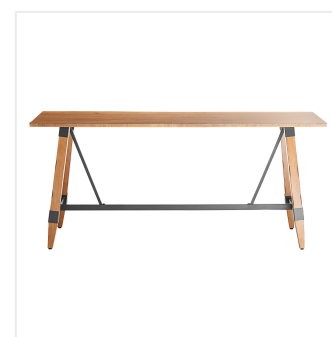

Lancaster Table & Seating Industrial 30" x 96" Solid Wood Live Edge Bar Height Trestle Base Table with Antique Natural Finish

#3493096NAT37

Item #: 3493096NAT37 Qty: _____

Project: _____

Approval: _____ Date: _____

Features

- Industrial-style trestle base with wood legs and steel frame
- Solid 1 1/2" thick live edge table top
- Adjustable feet ensure table stability
- 96" length is perfect for seating 8-10 guests comfortably
- Pair with Lancaster Table & Seating industrial bar stools (sold separately)

Plan View

Notes & Details

Feature beautiful wood with reliable durability in your dining room by choosing this Lancaster Table & Seating industrial 30" x 96" solid wood live edge bar height trestle base table with antique natural finish. Complete with an attractive table top and bar height base, this table is the perfect addition to your winery, brewery, or farm-to-table eatery. It combines the natural look of wood with rugged metal accents to add a rustic element with contemporary flair to your establishment. The antique natural finish highlights the distinctive woodgrain patterns and gives the table a unique aesthetic that can't be duplicated.

Thanks to its 1 1/2" thick European beechwood construction, the table top is durable enough to withstand the wear and tear of everyday use. Its underside includes V-shaped metal braces that prevent the wood from warping, which helps to maintain the smooth, sturdy surface. This table top also features 2 live edges for a rustic look that captures the natural beauty of wood. At 96" in length, it can comfortably seat 8-10 guests.