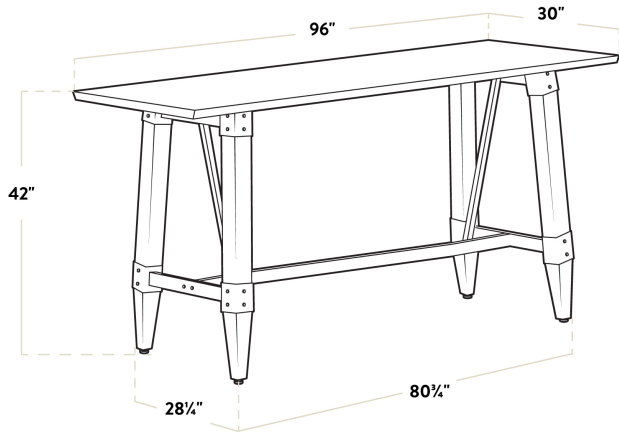

Features

- Industrial-style trestle base with wood legs and steel frame
- Solid 1 1/2" thick live edge table top
- Adjustable feet ensure table stability
- 96" length is perfect for seating 8-10 guests comfortably
- Pair with Lancaster Table & Seating industrial bar stools (sold separately)

Certifications

 Seating Capacity: 8 - 10

Technical Data

Length	96 Inches
Width	30 Inches
Height	42 1/4 Inches
Height Style	Bar Height
Assembled	Assembly Required
Base Color	Beige
Base Style	Trestle
Color	Beige
Features	Adjustable Feet Live Edge

Plan View

Notes & Details

Feature beautiful wood with reliable durability in your dining room by choosing this Lancaster Table & Seating industrial 30" x 96" solid wood live edge bar height trestle base table with antique natural finish. Complete with an attractive table top and bar height base, this table is the perfect addition to your winery, brewery, or farm-to-table eatery. It combines the natural look of wood with rugged metal accents to add a rustic element with contemporary flair to your establishment. The antique natural finish highlights the distinctive woodgrain patterns and gives the table a unique aesthetic that can't be duplicated.

Thanks to its 1 1/2" thick European beechwood construction, the table top is durable enough to withstand the wear and tear of everyday use. Its underside includes V-shaped metal braces that prevent the wood from warping, which helps to maintain the smooth, sturdy surface. This table top also features 2 live edges for a rustic look that captures the natural beauty of wood. At 96" in length, it can comfortably seat 8-10 guests.