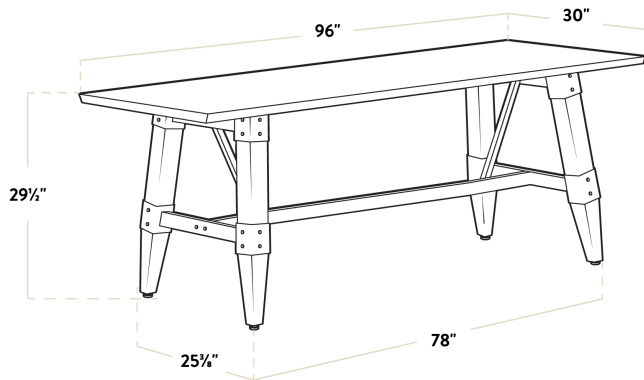

Features

- Industrial-style trestle base with wood legs and steel frame
- Solid 1 1/2" thick live edge table top
- Adjustable feet ensure table stability
- 96" length is perfect for seating 8-10 guests comfortably
- Pair with Lancaster Table & Seating industrial chairs (sold separately)

Certifications

 Seating Capacity: 8 - 10

Technical Data

Length	96 Inches
Width	30 Inches
Height	29 1/2 Inches
Height Style	Standard Height
Assembled	Assembly Required
Base Color	Beige
Base Style	Trestle
Color	Beige
Features	Adjustable Feet Live Edge

Technical Data

Finish	Antique Natural
Frame Material	Steel Wood
Installation Type	Freestanding
Samples Available	Yes
Shape	Rectangle
Style	Industrial
Table Seating Capacity	8 - 10 Chairs
Tabletop Material	Wood
Tabletop Thickness	1 1/2 Inches
Type	Tables
Usage	Indoor

Plan View

Notes & Details

Feature beautiful wood with reliable durability in your dining room by choosing this Lancaster Table & Seating industrial 30" x 96" solid wood live edge standard height trestle base table with antique natural finish. Complete with an attractive table top and standard height base, this table is the perfect addition to your winery, brewery, or farm-to-table eatery. It combines the natural look of wood with rugged metal accents to add a rustic element with contemporary flair to your establishment. The antique natural finish highlights the distinctive woodgrain patterns and gives the table a unique aesthetic that can't be duplicated.