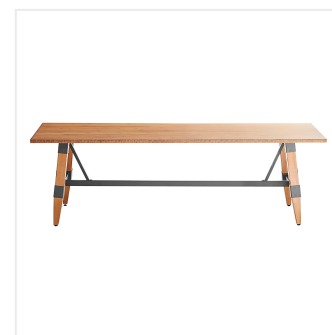

Lancaster Table & Seating Industrial 30" x 96" Solid Wood Live Edge Standard Height Trestle Base Table with Antique Natural Finish

#3493096NAT30

Item #: 3493096NAT30 Qty: _____

Project: _____

Approval: _____ Date: _____

Features

- Industrial-style trestle base with wood legs and steel frame
- Solid 1 1/2" thick live edge table top
- Adjustable feet ensure table stability
- 96" length is perfect for seating 8-10 guests comfortably
- Pair with Lancaster Table & Seating industrial chairs (sold separately)

Plan View

Notes & Details

Feature beautiful wood with reliable durability in your dining room by choosing this Lancaster Table & Seating industrial 30" x 96" solid wood live edge standard height trestle base table with antique natural finish. Complete with an attractive table top and standard height base, this table is the perfect addition to your winery, brewery, or farm-to-table eatery. It combines the natural look of wood with rugged metal accents to add a rustic element with contemporary flair to your establishment. The antique natural finish highlights the distinctive woodgrain patterns and gives the table a unique aesthetic that can't be duplicated.

Thanks to its 1 1/2" thick European beechwood construction, the table top is durable enough to withstand the wear and tear of everyday use. Its underside includes V-shaped metal braces that prevent the wood from warping, which helps to maintain the smooth, sturdy surface. This table top also features 2 live edges for a rustic look that captures the natural beauty of wood. At 96" in length, it can comfortably seat 8-10 guests.