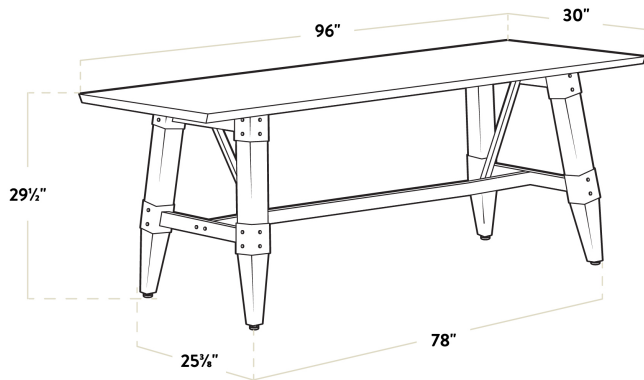

Features

- Industrial-style trestle base with wood legs and steel frame
- Solid 1 1/2" thick live edge table top
- Adjustable feet ensure table stability
- 96" length is perfect for seating 8-10 guests comfortably
- Pair with Lancaster Table & Seating industrial chairs (sold separately)

Certifications

 Seating Capacity: 8 - 10

Technical Data

Length	96 Inches
Width	30 Inches
Height	29 1/2 Inches
Height Style	Standard Height
Assembled	Assembly Required
Base Color	Brown
Base Style	Trestle
Color	Brown
Features	Adjustable Feet Live Edge

Technical Data

Finish	Mahogany
Frame Material	Steel Wood
Installation Type	Freestanding
Samples Available	Yes
Shape	Rectangle
Style	Industrial
Table Seating Capacity	8 - 10 Chairs
Tabletop Material	Wood
Tabletop Thickness	1 1/2 Inches
Type	Tables
Usage	Indoor

Plan View

Notes & Details

Feature beautiful wood with reliable durability in your dining room by choosing this Lancaster Table & Seating industrial 30" x 96" solid wood live edge standard height trestle base table with mahogany finish. Complete with an attractive table top and standard height base, this table is the perfect addition to your winery, brewery, or farm-to-table eatery. It combines the natural look of wood with rugged metal accents to add a rustic element with contemporary flair to your establishment. The mahogany finish highlights the distinctive woodgrain patterns and gives the table a unique aesthetic that can't be duplicated.