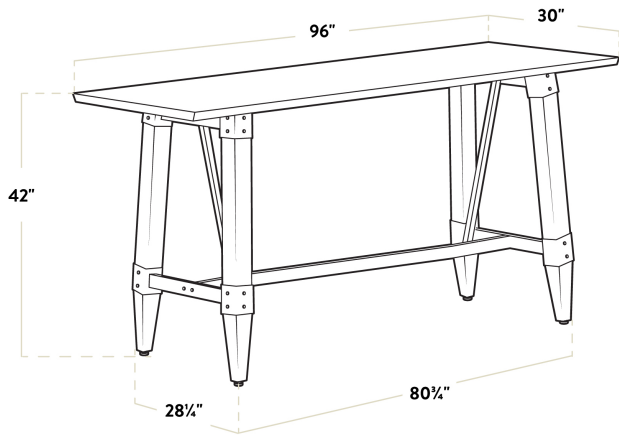

Features

- Industrial-style trestle base with wood legs and steel frame
- Solid 1 1/2" thick live edge table top
- Adjustable feet ensure table stability
- 96" length is perfect for seating 8-10 guests comfortably
- Pair with Lancaster Table & Seating industrial bar stools (sold separately)

Certifications

 Seating Capacity: 8 - 10

Technical Data

Length	96 Inches
Width	30 Inches
Height	42 1/4 Inches
Height Style	Bar Height
Assembled	Assembly Required
Base Color	Gray
Base Style	Trestle
Color	Gray
Features	Adjustable Feet Live Edge

Technical Data

Finish	Antique Slate Gray
Frame Material	Steel Wood
Installation Type	Freestanding
Samples Available	Yes
Shape	Rectangle
Style	Industrial
Table Seating Capacity	8 - 10 Chairs
Tabletop Material	Wood
Tabletop Thickness	1 1/2 Inches
Type	Tables
Usage	Indoor

Plan View

Notes & Details

Feature beautiful wood with reliable durability in your dining room by choosing this Lancaster Table & Seating industrial 30" x 96" solid wood live edge bar height trestle base table with antique slate gray finish. Complete with an attractive table top and bar height base, this table is the perfect addition to your winery, brewery, or farm-to-table eatery. It combines the natural look of wood with rugged metal accents to add a rustic element with contemporary flair to your establishment. The antique slate gray finish highlights the distinctive woodgrain patterns and gives the table a unique aesthetic that can't be duplicated.