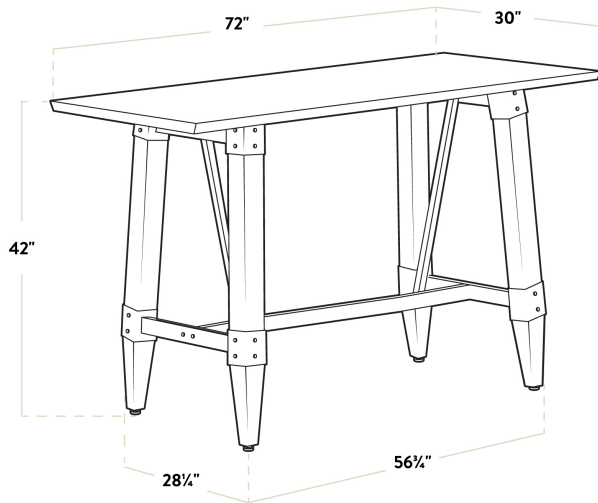

Features

- Industrial-style trestle base with wood legs and steel frame
- Solid 1 1/2" thick live edge table top
- Adjustable feet ensure table stability
- 72" length is perfect for seating 6-8 guests comfortably
- Pair with Lancaster Table & Seating industrial bar stools (sold separately)

Certifications

Seating Capacity: 6 - 8

Technical Data

Length	72 Inches
Width	30 Inches
Height	42 1/4 Inches
Height Style	Bar Height
Assembled	Assembly Required
Base Color	Beige
Base Style	Trestle
Color	Beige
Features	Adjustable Feet Live Edge

Technical Data

Finish	Antique White Wash
Frame Material	Steel Wood
Installation Type	Freestanding
Samples Available	Yes
Shape	Rectangle
Style	Industrial
Table Seating Capacity	6 - 8 Chairs
Tabletop Material	Wood
Tabletop Thickness	1 1/2 Inches
Type	Tables
Usage	Indoor

Plan View

Notes & Details

Feature beautiful wood with reliable durability in your dining room by choosing this Lancaster Table & Seating industrial 30" x 72" solid wood live edge bar height trestle base table with antique white wash finish. Complete with an attractive table top and bar height base, this table is the perfect addition to your winery, brewery, or farm-to-table eatery. It combines the natural look of wood with rugged metal accents to add a rustic element with contemporary flair to your establishment. The antique white wash finish highlights the distinctive woodgrain patterns and gives the table a unique aesthetic that can't be duplicated.