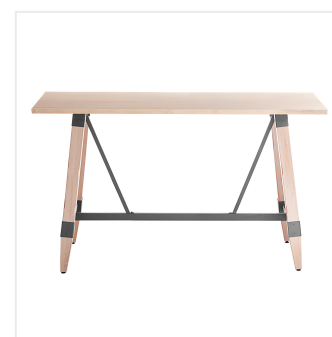

Lancaster Table & Seating Industrial 30" x 72" Solid Wood Live Edge Bar Height Trestle Base Table with Antique White Wash Finish

#3493072WHT37

Item #: 3493072WHT37 Qty: _____

Project: _____

Approval: _____ Date: _____

Features

- Industrial-style trestle base with wood legs and steel frame
- Solid 1 1/2" thick live edge table top
- Adjustable feet ensure table stability
- 72" length is perfect for seating 6-8 guests comfortably
- Pair with Lancaster Table & Seating industrial bar stools (sold separately)

Plan View

Notes & Details

Feature beautiful wood with reliable durability in your dining room by choosing this Lancaster Table & Seating industrial 30" x 72" solid wood live edge bar height trestle base table with antique white wash finish. Complete with an attractive table top and bar height base, this table is the perfect addition to your winery, brewery, or farm-to-table eatery. It combines the natural look of wood with rugged metal accents to add a rustic element with contemporary flair to your establishment. The antique white wash finish highlights the distinctive woodgrain patterns and gives the table a unique aesthetic that can't be duplicated.

Thanks to its 1 1/2" thick European beechwood construction, the table top is durable enough to withstand the wear and tear of everyday use. Its underside includes V-shaped metal braces that prevent the wood from warping, which helps to maintain the smooth, sturdy surface. This table top also features 2 live edges for a rustic look that captures the natural beauty of wood. At 72" in length, it can comfortably seat 6-8 guests.