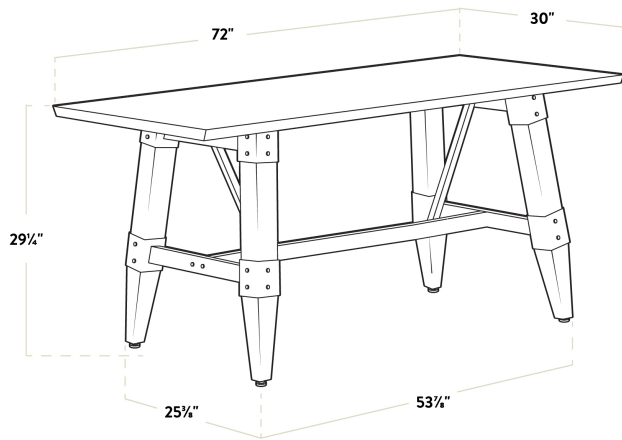

Features

- Industrial-style trestle base with wood legs and steel frame
- Solid 1 1/2" thick live edge table top
- Adjustable feet ensure table stability
- 72" length is perfect for seating 6-8 guests comfortably
- Pair with Lancaster Table & Seating industrial chairs (sold separately)

Certifications

Seating Capacity: 6 - 8

Technical Data

Length	72 Inches
Width	30 Inches
Height	29 1/2 Inches
Height Style	Standard Height
Assembled	Assembly Required
Base Color	Beige
Base Style	Trestle
Color	Beige
Features	Adjustable Feet Live Edge

Technical Data

Finish	Antique White Wash
Frame Material	Steel Wood
Installation Type	Freestanding
Samples Available	Yes
Shape	Rectangle
Style	Industrial
Table Seating Capacity	6 - 8 Chairs
Tabletop Material	Wood
Tabletop Thickness	1 1/2 Inches
Type	Tables
Usage	Indoor

Plan View

Notes & Details

Feature beautiful wood with reliable durability in your dining room by choosing this Lancaster Table & Seating industrial 30" x 72" solid wood live edge standard height trestle base table with antique white wash finish. Complete with an attractive table top and standard height base, this table is the perfect addition to your winery, brewery, or farm-to-table eatery. It combines the natural look of wood with rugged metal accents to add a rustic element with contemporary flair to your establishment. The antique white wash finish highlights the distinctive woodgrain patterns and gives the table a unique aesthetic that can't be duplicated.