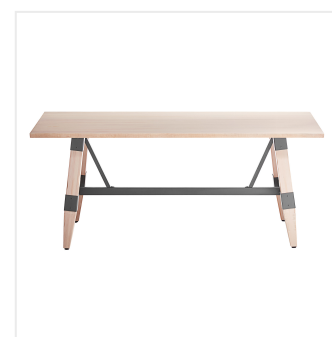

Lancaster Table & Seating Industrial 30" x 72" Solid Wood Live Edge Standard Height Trestle Base Table with Antique White Wash Finish

#3493072WHT30

Item #: 3493072WHT30 Qty: _____

Project: _____

Approval: _____ Date: _____

Features

- Industrial-style trestle base with wood legs and steel frame
- Solid 1 1/2" thick live edge table top
- Adjustable feet ensure table stability
- 72" length is perfect for seating 6-8 guests comfortably
- Pair with Lancaster Table & Seating industrial chairs (sold separately)

Plan View

Notes & Details

Feature beautiful wood with reliable durability in your dining room by choosing this Lancaster Table & Seating industrial 30" x 72" solid wood live edge standard height trestle base table with antique white wash finish. Complete with an attractive table top and standard height base, this table is the perfect addition to your winery, brewery, or farm-to-table eatery. It combines the natural look of wood with rugged metal accents to add a rustic element with contemporary flair to your establishment. The antique white wash finish highlights the distinctive woodgrain patterns and gives the table a unique aesthetic that can't be duplicated.

Thanks to its 1 1/2" thick European beechwood construction, the table top is durable enough to withstand the wear and tear of everyday use. Its underside includes V-shaped metal braces that prevent the wood from warping, which helps to maintain the smooth, sturdy surface. This table top also features 2 live edges for a rustic look that captures the natural beauty of wood. At 72" in length, it can comfortably seat 6-8 guests.