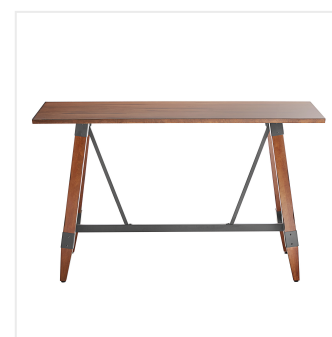

Lancaster Table & Seating Industrial 30" x 72" Solid Wood Live Edge Bar Height Trestle Base Table with Antique Walnut Finish

#3493072WAL37

Item #: 3493072WAL37 Qty: _____

Project: _____

Approval: _____ Date: _____

Features

- Industrial-style trestle base with wood legs and steel frame
- Solid 1 1/2" thick live edge table top
- Adjustable feet ensure table stability
- 72" length is perfect for seating 6-8 guests comfortably
- Pair with Lancaster Table & Seating industrial bar stools (sold separately)

Plan View

Notes & Details

Feature beautiful wood with reliable durability in your dining room by choosing this Lancaster Table & Seating industrial 30" x 72" solid wood live edge bar height trestle base table with antique walnut finish. Complete with an attractive table top and bar height base, this table is the perfect addition to your winery, brewery, or farm-to-table eatery. It combines the natural look of wood with rugged metal accents to add a rustic element with contemporary flair to your establishment. The antique walnut finish highlights the distinctive woodgrain patterns and gives the table a unique aesthetic that can't be duplicated.

Thanks to its 1 1/2" thick European beechwood construction, the table top is durable enough to withstand the wear and tear of everyday use. Its underside includes V-shaped metal braces that prevent the wood from warping, which helps to maintain the smooth, sturdy surface. This table top also features 2 live edges for a rustic look that captures the natural beauty of wood. At 72" in length, it can comfortably seat 6-8 guests.