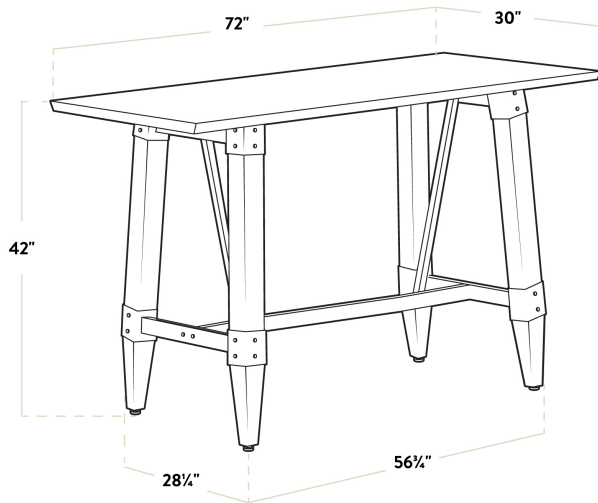

Features

- Industrial-style trestle base with wood legs and steel frame
- Solid 1 1/2" thick live edge table top
- Adjustable feet ensure table stability
- 72" length is perfect for seating 6-8 guests comfortably
- Pair with Lancaster Table & Seating industrial bar stools (sold separately)

Certifications

 Seating Capacity: 6 - 8

Technical Data

Length	72 Inches
Width	30 Inches
Height	42 1/4 Inches
Height Style	Bar Height
Assembled	Assembly Required
Base Color	Brown
Base Style	Trestle
Color	Brown
Features	Adjustable Feet Live Edge

Technical Data

Finish	Antique Walnut
Frame Material	Steel Wood
Installation Type	Freestanding
Samples Available	Yes
Shape	Rectangle
Style	Industrial
Table Seating Capacity	6 - 8 Chairs
Tabletop Material	Wood
Tabletop Thickness	1 1/2 Inches
Type	Tables
Usage	Indoor

Plan View

Notes & Details

Feature beautiful wood with reliable durability in your dining room by choosing this Lancaster Table & Seating industrial 30" x 72" solid wood live edge bar height trestle base table with antique walnut finish. Complete with an attractive table top and bar height base, this table is the perfect addition to your winery, brewery, or farm-to-table eatery. It combines the natural look of wood with rugged metal accents to add a rustic element with contemporary flair to your establishment. The antique walnut finish highlights the distinctive woodgrain patterns and gives the table a unique aesthetic that can't be duplicated.