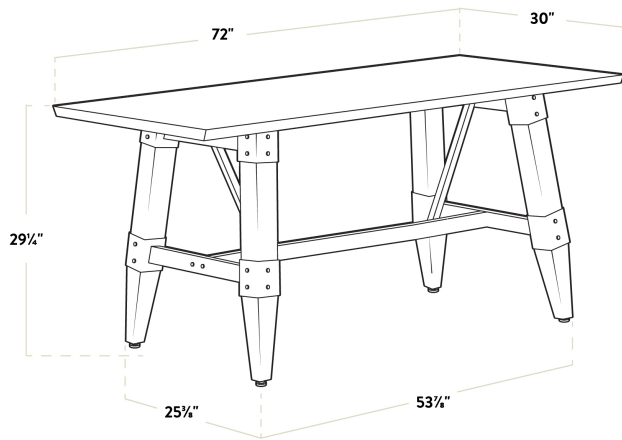

Features

- Industrial-style trestle base with wood legs and steel frame
- Solid 1 1/2" thick live edge table top
- Adjustable feet ensure table stability
- 72" length is perfect for seating 6-8 guests comfortably
- Pair with Lancaster Table & Seating industrial chairs (sold separately)

Certifications

 Seating Capacity: 6 - 8

Technical Data

Length	72 Inches
Width	30 Inches
Height	29 1/2 Inches
Height Style	Standard Height
Assembled	Assembly Required
Base Color	Brown
Base Style	Trestle
Color	Brown
Features	Adjustable Feet Live Edge

Technical Data

Finish	Antique Walnut
Frame Material	Steel Wood
Installation Type	Freestanding
Samples Available	Yes
Shape	Rectangle
Style	Industrial
Table Seating Capacity	6 - 8 Chairs
Tabletop Material	Wood
Tabletop Thickness	1 1/2 Inches
Type	Tables
Usage	Indoor

Plan View

Notes & Details

Feature beautiful wood with reliable durability in your dining room by choosing this Lancaster Table & Seating industrial 30" x 72" solid wood live edge standard height trestle base table with antique walnut finish. Complete with an attractive table top and standard height base, this table is the perfect addition to your winery, brewery, or farm-to-table eatery. It combines the natural look of wood with rugged metal accents to add a rustic element with contemporary flair to your establishment. The antique walnut finish highlights the distinctive woodgrain patterns and gives the table a unique aesthetic that can't be duplicated.