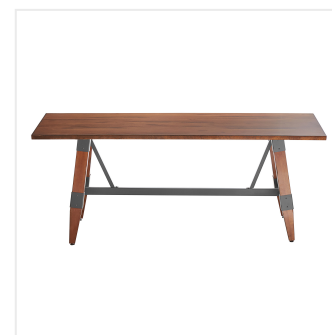

Lancaster Table & Seating Industrial 30" x 72" Solid Wood Live Edge Standard Height Trestle Base Table with Antique Walnut Finish

#3493072WAL30

Item #: 3493072WAL30 Qty: _____

Project: _____

Approval: _____ Date: _____

Features

- Industrial-style trestle base with wood legs and steel frame
- Solid 1 1/2" thick live edge table top
- Adjustable feet ensure table stability
- 72" length is perfect for seating 6-8 guests comfortably
- Pair with Lancaster Table & Seating industrial chairs (sold separately)

Plan View

Notes & Details

Feature beautiful wood with reliable durability in your dining room by choosing this Lancaster Table & Seating industrial 30" x 72" solid wood live edge standard height trestle base table with antique walnut finish. Complete with an attractive table top and standard height base, this table is the perfect addition to your winery, brewery, or farm-to-table eatery. It combines the natural look of wood with rugged metal accents to add a rustic element with contemporary flair to your establishment. The antique walnut finish highlights the distinctive woodgrain patterns and gives the table a unique aesthetic that can't be duplicated.

Thanks to its 1 1/2" thick European beechwood construction, the table top is durable enough to withstand the wear and tear of everyday use. Its underside includes V-shaped metal braces that prevent the wood from warping, which helps to maintain the smooth, sturdy surface. This table top also features 2 live edges for a rustic look that captures the natural beauty of wood. At 72" in length, it can comfortably seat 6-8 guests.