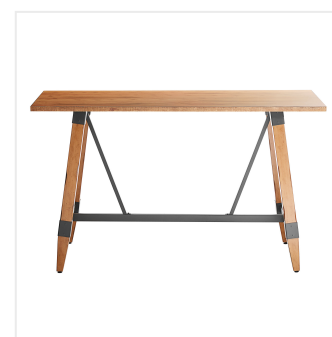

Lancaster Table & Seating Industrial 30" x 72" Solid Wood Live Edge Bar Height Trestle Base Table with Antique Natural Finish

#3493072NAT37

Item #: 3493072NAT37 Qty: _____

Project: _____

Approval: _____ Date: _____

Features

- Industrial-style trestle base with wood legs and steel frame
- Solid 1 1/2" thick live edge table top
- Adjustable feet ensure table stability
- 72" length is perfect for seating 6-8 guests comfortably
- Pair with Lancaster Table & Seating industrial bar stools (sold separately)

Plan View

Notes & Details

Feature beautiful wood with reliable durability in your dining room by choosing this Lancaster Table & Seating industrial 30" x 72" solid wood live edge bar height trestle base table with antique natural finish. Complete with an attractive table top and bar height base, this table is the perfect addition to your winery, brewery, or farm-to-table eatery. It combines the natural look of wood with rugged metal accents to add a rustic element with contemporary flair to your establishment. The antique natural finish highlights the distinctive woodgrain patterns and gives the table a unique aesthetic that can't be duplicated.

Thanks to its 1 1/2" thick European beechwood construction, the table top is durable enough to withstand the wear and tear of everyday use. Its underside includes V-shaped metal braces that prevent the wood from warping, which helps to maintain the smooth, sturdy surface. This table top also features 2 live edges for a rustic look that captures the natural beauty of wood. At 72" in length, it can comfortably seat 6-8 guests.