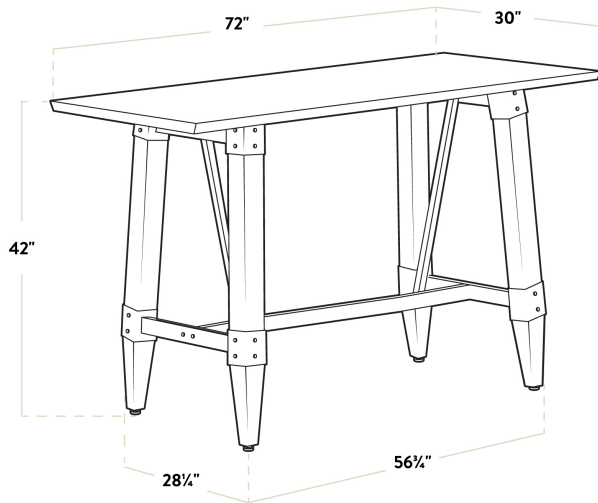

Features

- Industrial-style trestle base with wood legs and steel frame
- Solid 1 1/2" thick live edge table top
- Adjustable feet ensure table stability
- 72" length is perfect for seating 6-8 guests comfortably
- Pair with Lancaster Table & Seating industrial bar stools (sold separately)

Certifications

 Seating Capacity: 6 - 8

Technical Data

Length	72 Inches
Width	30 Inches
Height	42 1/4 Inches
Height Style	Bar Height
Assembled	Assembly Required
Base Color	Beige
Base Style	Trestle
Color	Beige
Features	Adjustable Feet Live Edge

Plan View

Notes & Details

Feature beautiful wood with reliable durability in your dining room by choosing this Lancaster Table & Seating industrial 30" x 72" solid wood live edge bar height trestle base table with antique natural finish. Complete with an attractive table top and bar height base, this table is the perfect addition to your winery, brewery, or farm-to-table eatery. It combines the natural look of wood with rugged metal accents to add a rustic element with contemporary flair to your establishment. The antique natural finish highlights the distinctive woodgrain patterns and gives the table a unique aesthetic that can't be duplicated.

Thanks to its 1 1/2" thick European beechwood construction, the table top is durable enough to withstand the wear and tear of everyday use. Its underside includes V-shaped metal braces that prevent the wood from warping, which helps to maintain the smooth, sturdy surface. This table top also features 2 live edges for a rustic look that captures the natural beauty of wood. At 72" in length, it can comfortably seat 6-8 guests.