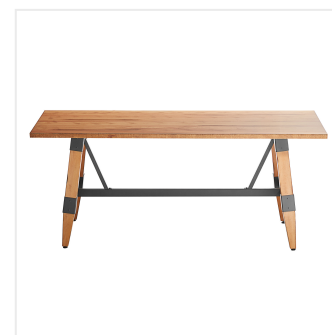

Lancaster Table & Seating Industrial 30" x 72" Solid Wood Live Edge Standard Height Trestle Base Table with Antique Natural Finish

#3493072NAT30

Item #: 3493072NAT30 Qty: _____

Project: _____

Approval: _____ Date: _____

Features

- Industrial-style trestle base with wood legs and steel frame
- Solid 1 1/2" thick live edge table top
- Adjustable feet ensure table stability
- 72" length is perfect for seating 6-8 guests comfortably
- Pair with Lancaster Table & Seating industrial chairs (sold separately)

Plan View

Notes & Details

Feature beautiful wood with reliable durability in your dining room by choosing this Lancaster Table & Seating industrial 30" x 72" solid wood live edge standard height trestle base table with antique natural finish. Complete with an attractive table top and standard height base, this table is the perfect addition to your winery, brewery, or farm-to-table eatery. It combines the natural look of wood with rugged metal accents to add a rustic element with contemporary flair to your establishment. The antique natural finish highlights the distinctive woodgrain patterns and gives the table a unique aesthetic that can't be duplicated.

Thanks to its 1 1/2" thick European beechwood construction, the table top is durable enough to withstand the wear and tear of everyday use. Its underside includes V-shaped metal braces that prevent the wood from warping, which helps to maintain the smooth, sturdy surface. This table top also features 2 live edges for a rustic look that captures the natural beauty of wood. At 72" in length, it can comfortably seat 6-8 guests.