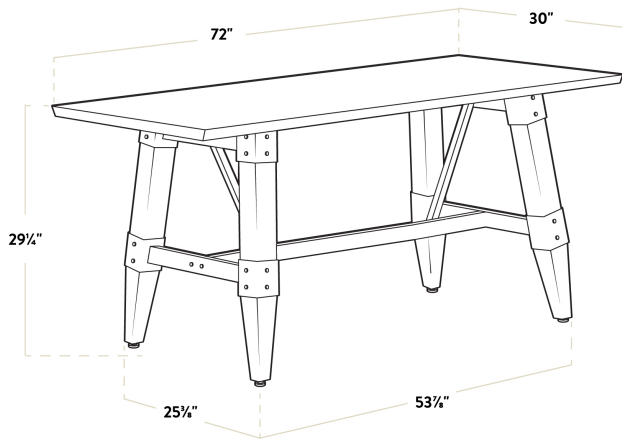

Features

- Industrial-style trestle base with wood legs and steel frame
- Solid 1 1/2" thick live edge table top
- Adjustable feet ensure table stability
- 72" length is perfect for seating 6-8 guests comfortably
- Pair with Lancaster Table & Seating industrial chairs (sold separately)

Certifications

Seating Capacity: 6 - 8

Technical Data

Length	72 Inches
Width	30 Inches
Height	29 1/2 Inches
Height Style	Standard Height
Assembled	Assembly Required
Base Color	Beige
Base Style	Trestle
Color	Beige
Features	Adjustable Feet Live Edge

Plan View

Notes & Details

Feature beautiful wood with reliable durability in your dining room by choosing this Lancaster Table & Seating industrial 30" x 72" solid wood live edge standard height trestle base table with antique natural finish. Complete with an attractive table top and standard height base, this table is the perfect addition to your winery, brewery, or farm-to-table eatery. It combines the natural look of wood with rugged metal accents to add a rustic element with contemporary flair to your establishment. The antique natural finish highlights the distinctive woodgrain patterns and gives the table a unique aesthetic that can't be duplicated.

Thanks to its 1 1/2" thick European beechwood construction, the table top is durable enough to withstand the wear and tear of everyday use. Its underside includes V-shaped metal braces that prevent the wood from warping, which helps to maintain the smooth, sturdy surface. This table top also features 2 live edges for a rustic look that captures the natural beauty of wood. At 72" in length, it can comfortably seat 6-8 guests.