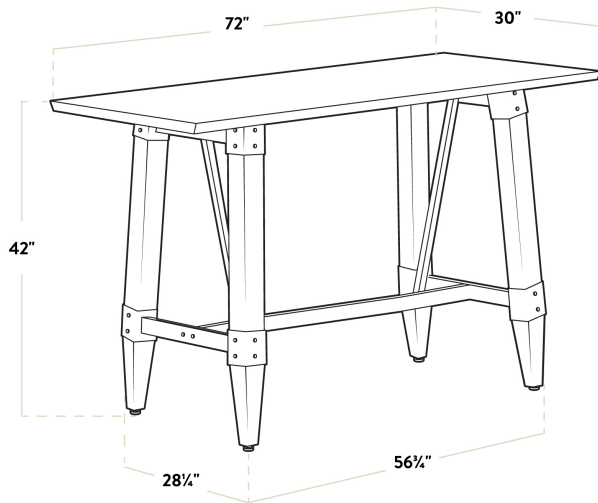

Features

- Industrial-style trestle base with wood legs and steel frame
- Solid 1 1/2" thick live edge table top
- Adjustable feet ensure table stability
- 72" length is perfect for seating 6-8 guests comfortably
- Pair with Lancaster Table & Seating industrial bar stools (sold separately)

Certifications

Seating Capacity: 6 - 8

Technical Data

Length	72 Inches
Width	30 Inches
Height	42 1/4 Inches
Height Style	Bar Height
Assembled	Assembly Required
Base Color	Brown
Base Style	Trestle
Color	Brown
Features	Adjustable Feet Live Edge

Plan View

Notes & Details

Feature beautiful wood with reliable durability in your dining room by choosing this Lancaster Table & Seating industrial 30" x 72" solid wood live edge bar height trestle base table with mahogany finish. Complete with an attractive table top and bar height base, this table is the perfect addition to your winery, brewery, or farm-to-table eatery. It combines the natural look of wood with rugged metal accents to add a rustic element with contemporary flair to your establishment. The mahogany finish highlights the distinctive woodgrain patterns and gives the table a unique aesthetic that can't be duplicated.

Thanks to its 1 1/2" thick European beechwood construction, the table top is durable enough to withstand the wear and tear of everyday use. Its underside includes V-shaped metal braces that prevent the wood from warping, which helps to maintain the smooth, sturdy surface. This table top also features 2 live edges for a rustic look that captures the natural beauty of wood. At 72" in length, it can comfortably seat 6-8 guests.