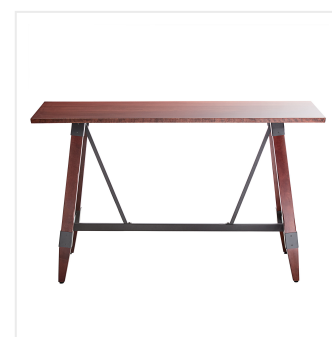

Lancaster Table & Seating Industrial 30" x 72" Solid Wood Live Edge Bar Height Trestle Base Table with Mahogany Finish

#3493072MAH37

Item #: 3493072MAH37 Qty: _____

Project: _____

Approval: _____ Date: _____

Features

- Industrial-style trestle base with wood legs and steel frame
- Solid 1 1/2" thick live edge table top
- Adjustable feet ensure table stability
- 72" length is perfect for seating 6-8 guests comfortably
- Pair with Lancaster Table & Seating industrial bar stools (sold separately)

Plan View

Notes & Details

Feature beautiful wood with reliable durability in your dining room by choosing this Lancaster Table & Seating industrial 30" x 72" solid wood live edge bar height trestle base table with mahogany finish. Complete with an attractive table top and bar height base, this table is the perfect addition to your winery, brewery, or farm-to-table eatery. It combines the natural look of wood with rugged metal accents to add a rustic element with contemporary flair to your establishment. The mahogany finish highlights the distinctive woodgrain patterns and gives the table a unique aesthetic that can't be duplicated.

Thanks to its 1 1/2" thick European beechwood construction, the table top is durable enough to withstand the wear and tear of everyday use. Its underside includes V-shaped metal braces that prevent the wood from warping, which helps to maintain the smooth, sturdy surface. This table top also features 2 live edges for a rustic look that captures the natural beauty of wood. At 72" in length, it can comfortably seat 6-8 guests.