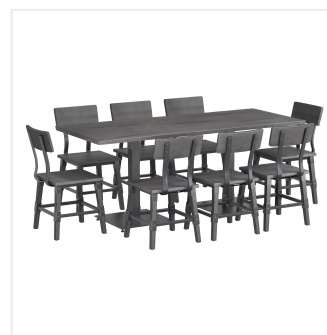

Lancaster Table & Seating Industrial 30" x 72" Antique Slate Gray Solid Wood Live Edge Standard Height Table with 8 Chairs

#3493072GYD8C

Item #: 3493072GYD8C Qty: _____

Project: _____

Approval: _____ Date: _____

Features

- Comes with table top, standard height table base, and 8 chairs
- Industrial-style antique slate gray wood columns with steel base plates and spiders
- Solid 1 1/2" thick live edge table top
- Chairs feature durable solid wood and steel frame
- Plastic glides on table base and chair legs protect floors from scratches

Notes & Details

Rural countryside meets urban city with this Lancaster Table & Seating 30" x 72" antique slate gray solid wood live edge standard height table with 8 chairs. This set comes complete with an attractive table top, standard height base, and 8 chairs, providing everything you need to complete the look of your winery, brewery, or farm-to-table eatery. It combines the natural look of wood with rugged metal accents to add a rustic element with contemporary flair to your establishment. The antique slate gray finish highlights the distinctive woodgrain patterns and gives the set a unique aesthetic that can't be duplicated. The table ships unassembled with hardware included, while the chairs ship fully assembled.

The included table base features solid beechwood columns with steel base plates and spider attachments. The wide, square base helps prevent the table from wobbling, while the adjustable feet add stability. Plus, the floor glides on the base plates and chair legs help protect your floors from scuffs and scratches. Thanks to its generous 400 lb. weight capacity, the table base will provide a reliable foundation for heavy meals, dinnerware, and decor. The table base elevates your table top to standard dining height, ensuring it stays steady and balanced while guests enjoy your signature drinks and dishes.