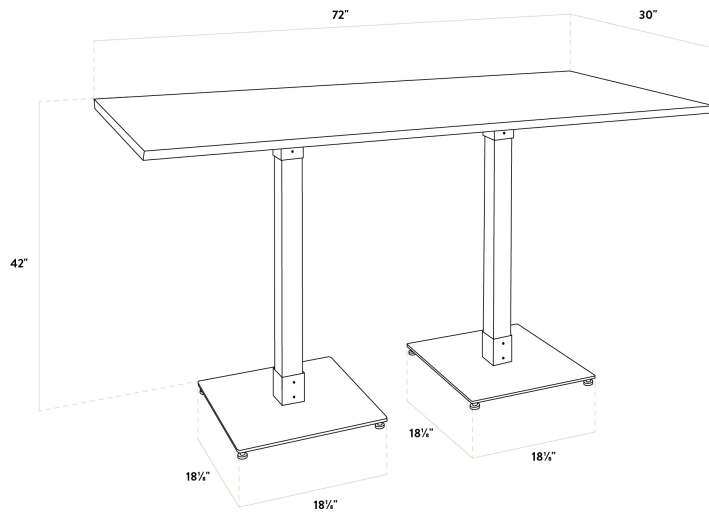

Features

- Industrial-style antique white wash wood columns with steel base plates and spiders
- Solid 1 1/2" thick live edge table top
- Wide, square base with adjustable feet ensures table stability
- 72" length is perfect for seating 6-8 guests comfortably
- Pair with Lancaster Table & Seating industrial bar stools (sold separately)

Certifications

Seating Capacity: 6 - 8

Technical Data

Length	72 Inches
Width	30 Inches
Height	38 1/4 Inches
Height Style	Bar Height
Base Color	Black
Color	Beige
Features	Live Edge
Finish	White Wash
Frame Material	Metal
Samples Available	Yes

Technical Data

Shape	Rectangle
Style	Solid Wood
Table Seating Capacity	6 - 8 Chairs
Tabletop Material	Wood
Tabletop Thickness	1 1/2 Inches
Type	Tables
Usage	Indoor

Plan View

Notes & Details

Feature beautiful wood with reliable durability in your dining room by choosing this Lancaster Table & Seating industrial 30" x 72" solid wood live edge bar height table with antique white wash finish. Complete with an attractive table top and bar height bases, this table is the perfect addition to your winery, brewery, or farm-to-table eatery. It combines the natural look of wood with rugged metal accents to add a rustic element with contemporary flair to your establishment. The antique white wash finish highlights the distinctive woodgrain patterns and gives the table a unique aesthetic that can't be duplicated.

Thanks to its 1 1/2" thick European beechwood construction, the table top is durable enough to withstand the wear and tear of everyday use. Its underside includes V-shaped metal braces that prevent the wood from warping, which helps to maintain the smooth, sturdy surface. This table top also features 2 live edges for a rustic look that captures the natural beauty of wood. At 72" in length, it can comfortably seat 6-8 guests.