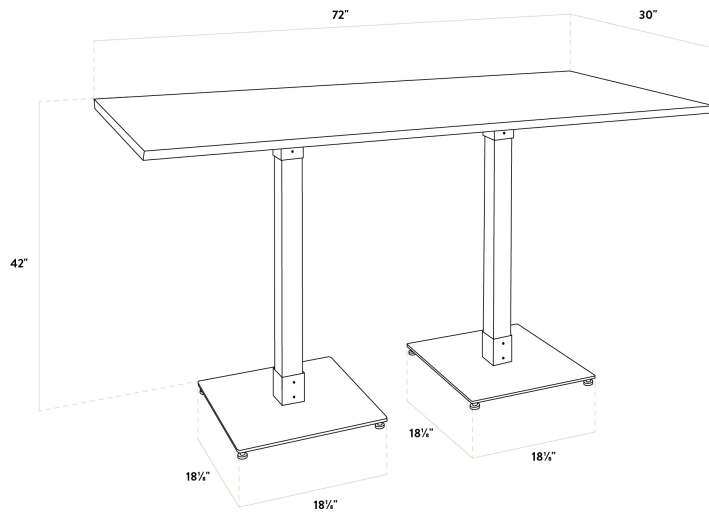

Features

- Industrial-style antique slate gray wood columns with steel base plates and spiders
- Solid 1 1/2" thick live edge table top
- Wide, square base with adjustable feet ensures table stability
- 72" length is perfect for seating 6-8 guests comfortably
- Pair with Lancaster Table & Seating industrial bar stools (sold separately)

Certifications

 Seating Capacity: 6 - 8

Technical Data

Length	72 Inches
Width	30 Inches
Height	38 1/4 Inches
Height Style	Bar Height
Base Color	Black
Color	Gray
Features	Live Edge
Finish	Slate Gray
Frame Material	Metal
Samples Available	Yes

Technical Data

Shape	Rectangle
Style	Solid Wood
Table Seating Capacity	6 - 8 Chairs
Tabletop Material	Wood
Tabletop Thickness	1 1/2 Inches
Type	Tables
Usage	Indoor

Plan View

Notes & Details

Feature beautiful wood with reliable durability in your dining room by choosing this Lancaster Table & Seating industrial 30" x 72" solid wood live edge bar height table with antique slate gray finish. Complete with an attractive table top and bar height bases, this table is the perfect addition to your winery, brewery, or farm-to-table eatery. It combines the natural look of wood with rugged metal accents to add a rustic element with contemporary flair to your establishment. The antique slate gray finish highlights the distinctive woodgrain patterns and gives the table a unique aesthetic that can't be duplicated.

Thanks to its 1 1/2" thick European beechwood construction, the table top is durable enough to withstand the wear and tear of everyday use. Its underside includes V-shaped metal braces that prevent the wood from warping, which helps to maintain the smooth, sturdy surface. This table top also features 2 live edges for a rustic look that captures the natural beauty of wood. At 72" in length, it can comfortably seat 6-8 guests.