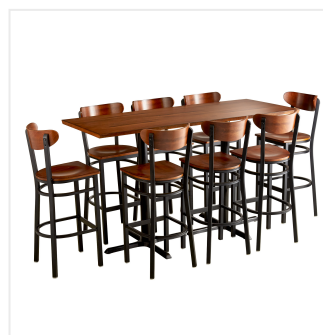

Lancaster Table & Seating 30" x 72" Antique Walnut Solid Wood Live Edge Bar Height Table with 8 Boomerang Chairs

#3493072BWAL8

Item #: 3493072BWAL8 Qty: _____

Project: _____

Approval: _____ Date: _____

Features

- Comes with a table top, compatible table base, and 8 matching bar height chairs
- Table's rough edging and distinctive woodgrain pattern creates a rustic appearance
- Black, powder-coated base supports the table top while promoting a professional appearance
- Contoured, stylish antique walnut backs on chairs add extra comfort
- Table top includes v-shaped metal braces that prevent the wood from warping

Notes & Details

Rural countryside meets urban city styling with this Lancaster Table & Seating 30" x 72" antique walnut solid wood live edge bar height table with 8 Boomerang chairs. Coming with an attractive table top, compatible bar height base, and 8 matching Boomerang brand chairs, this set provides you with everything you need to set up and complete the look of your dining area. It's sure to add a rustic element with contemporary flair to your restaurant, bistro, or bar!

Complementing the rustic table are eight Lancaster Table & Seating Boomerang bar height chairs with antique walnut seats and backs. Each chair has a contemporary black steel frame along with a comfortable antique walnut seat and back. The Boomerang design is both sturdy and stylish, instilling a modern look in any location. Plus, since the chairs' backs are contoured for a customer's back, they will provide unmatched comfort while maintaining a distinct appearance. The chairs are designed with integrated glides to protect your floors from scuffing. At the same time, the black powder coat on the chairs ensures longevity even through everyday wear and tear, resisting stains, scratches, and smudges. This reliable and modern design ensures you'll be using these bar height chairs in your pub or restaurant for years to come.