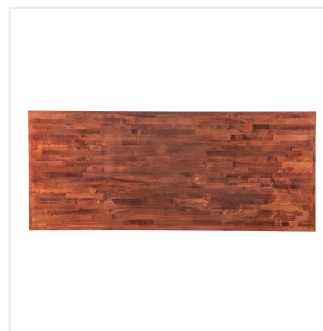

Lancaster Table & Seating 30" x 72" Wood Butcher Block Table Top with Mahogany Finish

#3493072BBMAH

Item #: 3493072BBMAH Qty: _____

Project: _____

Approval: _____ Date: _____

Features

- Adds a unique, rustic ambiance to any setting
- Mixed wood table top made from beech, birch, pine, ash, and oak planks with attractive mahogany finish
- Features a 2" thick straight edge solid wood border
- 72" length is perfect for seating 6-8 guests comfortably
- Butcher block style top shows off the natural beauty of the array of wood species

Technical Data

| | |
|--------------------|------------|
| Tabletop Thickness | 2 Inches |
| Type | Table Tops |
| Usage | Indoor |

Notes & Details

Add a unique, rustic ambiance to your Irish pub, ski lodge cafe, or nature inspired hotel restaurant with this Lancaster Table & Seating 30" x 72" wood butcher block table top! Made from wood, this table top provides your establishment with a distinct aesthetic that can't be duplicated.

The butcher block style top highlights the natural beauty of the array of different wood species. Beech, birch, pine, ash, and oak are all found in this table top and complement as well as contrast with one another through natural grain pattern variance as well as shade. With a vibrant and rich mahogany stain, each strip of wood accepts the stain differently, giving a uniform appearance while simultaneously allowing each unique species to stand out.