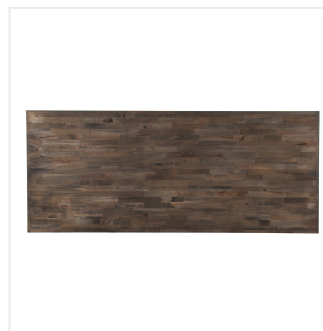

Lancaster Table & Seating 30" x 72" Wood Butcher Block Table Top with Espresso Finish

#3493072BBESP

Item #: 3493072BBESP Qty: _____

Project: _____

Approval: _____ Date: _____

Features

- Adds a unique, rustic ambiance to any setting
- Mixed wood table top made from beech, birch, pine, ash, and oak planks with attractive espresso finish
- Features a 2" thick straight edge solid wood border
- 72" length is perfect for seating 6-8 guests comfortably
- Butcher block style top shows off the natural beauty of the array of wood species

Technical Data

Tabletop Thickness	2 Inches
Type	Table Tops
Usage	Indoor

Notes & Details

Add a unique, rustic ambiance to your Irish pub, ski lodge cafe, or nature inspired hotel restaurant with this Lancaster Table & Seating 30" x 72" wood butcher block table top! Made from wood, this table top provides your establishment with a distinct aesthetic that can't be duplicated.

The butcher block style top highlights the natural beauty of the array of different wood species. Beech, birch, pine, ash, and oak are all found in this table top and complement as well as contrast with one another through natural grain pattern variance as well as shade. With a dark and rich espresso stain, each strip of wood accepts the stain differently, giving a uniform appearance while simultaneously allowing each unique species to stand out.