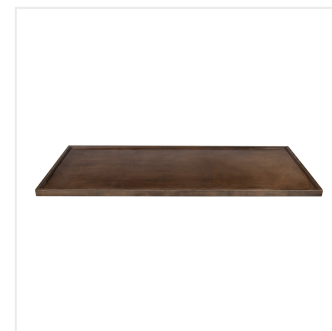

Lancaster Table & Seating 30" x 72" Wood Butcher Block Table Top with Espresso Finish

#3493072BBESP

Item #: 3493072BBESP Qty: _____

Project: _____

Approval: _____ Date: _____

Features

- Adds a unique, rustic ambiance to any setting
- Mixed wood table top made from beech, birch, pine, ash, and oak planks with attractive espresso finish
- Features a 2" thick straight edge solid wood border
- 72" length is perfect for seating 6-8 guests comfortably
- Butcher block style top shows off the natural beauty of the array of wood species

Technical Data

Tabletop Thickness	2 Inches
Type	Table Tops
Usage	Indoor

Notes & Details

Add a unique, rustic ambiance to your Irish pub, ski lodge cafe, or nature inspired hotel restaurant with this Lancaster Table & Seating 30" x 72" wood butcher block table top! Made from wood, this table top provides your establishment with a distinct aesthetic that can't be duplicated.

The butcher block style top highlights the natural beauty of the array of different wood species. Beech, birch, pine, ash, and oak are all found in this table top and complement as well as contrast with one another through natural grain pattern variance as well as shade. With a dark and rich espresso stain, each strip of wood accepts the stain differently, giving a uniform appearance while simultaneously allowing each unique species to stand out.