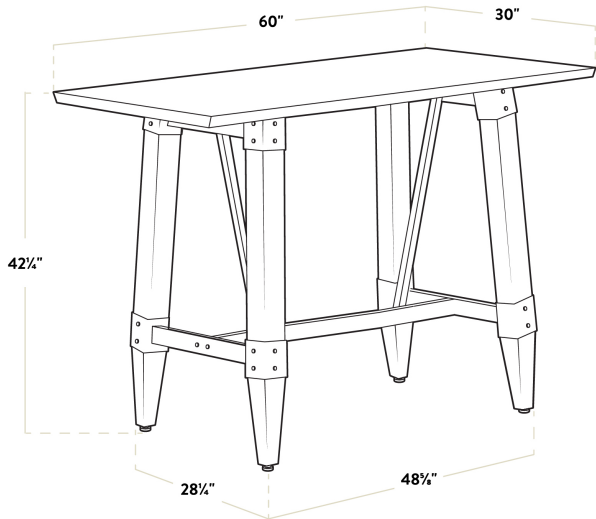

Features

- Industrial-style trestle base with wood legs and steel frame
- Solid 1 1/2" thick live edge table top
- Adjustable feet ensure table stability
- 60" length is perfect for seating 6 guests comfortably
- Pair with Lancaster Table & Seating industrial bar stools (sold separately)

Certifications

 Seating Capacity: 6

Technical Data

| | |
|--------------|------------------------------|
| Length | 60 Inches |
| Width | 30 Inches |
| Height | 42 1/4 Inches |
| Height Style | Bar Height |
| Assembled | Assembly Required |
| Base Color | Beige |
| Base Style | Trestle |
| Color | Beige |
| Features | Adjustable Feet Live Edge |

Plan View

Notes & Details

Feature beautiful wood with reliable durability in your dining room by choosing this Lancaster Table & Seating industrial 30" x 60" solid wood live edge bar height trestle base table with antique white wash finish. Complete with an attractive table top and bar height base, this table is the perfect addition to your winery, brewery, or farm-to-table eatery. It combines the natural look of wood with rugged metal accents to add a rustic element with contemporary flair to your establishment. The antique white wash finish highlights the distinctive woodgrain patterns and gives the table a unique aesthetic that can't be duplicated.

Thanks to its 1 1/2" thick European beechwood construction, the table top is durable enough to withstand the wear and tear of everyday use. Its underside includes V-shaped metal braces that prevent the wood from warping, which helps to maintain the smooth, sturdy surface. This table top also features 2 live edges for a rustic look that captures the natural beauty of wood. At 60" in length, it can comfortably seat 6 guests.