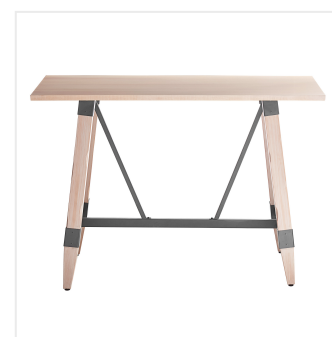

Lancaster Table & Seating Industrial 30" x 60" Solid Wood Live Edge Bar Height Trestle Base Table with Antique White Wash Finish

#3493060WHT37

Item #: 3493060WHT37 Qty: _____

Project: _____

Approval: _____ Date: _____

Features

- Industrial-style trestle base with wood legs and steel frame
- Solid 1 1/2" thick live edge table top
- Adjustable feet ensure table stability
- 60" length is perfect for seating 6 guests comfortably
- Pair with Lancaster Table & Seating industrial bar stools (sold separately)

Plan View

Notes & Details

Feature beautiful wood with reliable durability in your dining room by choosing this Lancaster Table & Seating industrial 30" x 60" solid wood live edge bar height trestle base table with antique white wash finish. Complete with an attractive table top and bar height base, this table is the perfect addition to your winery, brewery, or farm-to-table eatery. It combines the natural look of wood with rugged metal accents to add a rustic element with contemporary flair to your establishment. The antique white wash finish highlights the distinctive woodgrain patterns and gives the table a unique aesthetic that can't be duplicated.

Thanks to its 1 1/2" thick European beechwood construction, the table top is durable enough to withstand the wear and tear of everyday use. Its underside includes V-shaped metal braces that prevent the wood from warping, which helps to maintain the smooth, sturdy surface. This table top also features 2 live edges for a rustic look that captures the natural beauty of wood. At 60" in length, it can comfortably seat 6 guests.