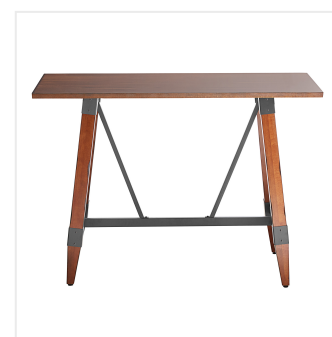

Lancaster Table & Seating Industrial 30" x 60" Solid Wood Live Edge Bar Height Trestle Base Table with Antique Walnut Finish

#3493060WAL37

Item #: 3493060WAL37 Qty: _____

Project: _____

Approval: _____ Date: _____

Features

- Industrial-style trestle base with wood legs and steel frame
- Solid 1 1/2" thick live edge table top
- Adjustable feet ensure table stability
- 60" length is perfect for seating 6 guests comfortably
- Pair with Lancaster Table & Seating industrial bar stools (sold separately)

Plan View

Notes & Details

Feature beautiful wood with reliable durability in your dining room by choosing this Lancaster Table & Seating industrial 30" x 60" solid wood live edge bar height trestle base table with antique walnut finish. Complete with an attractive table top and bar height base, this table is the perfect addition to your winery, brewery, or farm-to-table eatery. It combines the natural look of wood with rugged metal accents to add a rustic element with contemporary flair to your establishment. The antique walnut finish highlights the distinctive woodgrain patterns and gives the table a unique aesthetic that can't be duplicated.

Thanks to its 1 1/2" thick European beechwood construction, the table top is durable enough to withstand the wear and tear of everyday use. Its underside includes V-shaped metal braces that prevent the wood from warping, which helps to maintain the smooth, sturdy surface. This table top also features 2 live edges for a rustic look that captures the natural beauty of wood. At 60" in length, it can comfortably seat 6 guests.