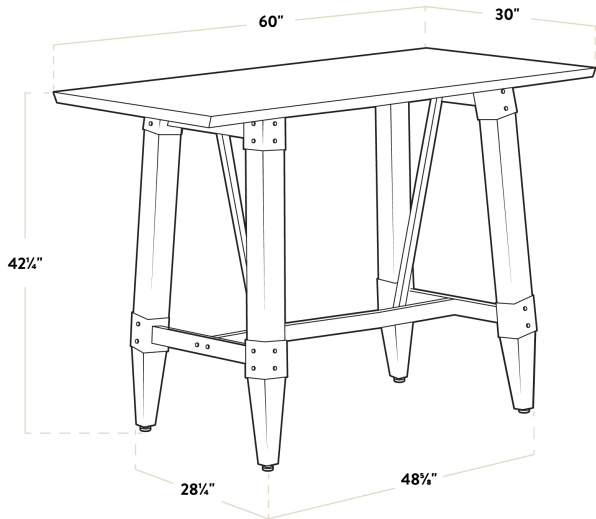

Features

- Industrial-style trestle base with wood legs and steel frame
- Solid 1 1/2" thick live edge table top
- Adjustable feet ensure table stability
- 60" length is perfect for seating 6 guests comfortably
- Pair with Lancaster Table & Seating industrial bar stools (sold separately)

Certifications

 Seating Capacity: 6

Technical Data

Length	60 Inches
Width	30 Inches
Height	42 1/4 Inches
Height Style	Bar Height
Assembled	Assembly Required
Base Color	Brown
Base Style	Trestle
Color	Brown
Features	Adjustable Feet Live Edge

Plan View

Notes & Details

Feature beautiful wood with reliable durability in your dining room by choosing this Lancaster Table & Seating industrial 30" x 60" solid wood live edge bar height trestle base table with antique walnut finish. Complete with an attractive table top and bar height base, this table is the perfect addition to your winery, brewery, or farm-to-table eatery. It combines the natural look of wood with rugged metal accents to add a rustic element with contemporary flair to your establishment. The antique walnut finish highlights the distinctive woodgrain patterns and gives the table a unique aesthetic that can't be duplicated.

Thanks to its 1 1/2" thick European beechwood construction, the table top is durable enough to withstand the wear and tear of everyday use. Its underside includes V-shaped metal braces that prevent the wood from warping, which helps to maintain the smooth, sturdy surface. This table top also features 2 live edges for a rustic look that captures the natural beauty of wood. At 60" in length, it can comfortably seat 6 guests.