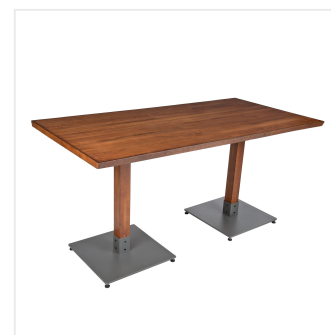

Lancaster Table & Seating Industrial 30" x 60" Antique Walnut Solid Wood Live Edge Bar Height Table with 6 Bar Stools

#3493060WAB6B

Item #: 3493060WAB6B Qty: _____

Project: _____

Approval: _____ Date: _____

Features

- Comes with table top, bar height table base, and 6 bar stools
- Industrial-style antique walnut wood columns with steel base plates and spiders
- Solid 1 1/2" thick live edge table top
- Bar stools feature durable solid wood and steel frame
- Plastic glides on table base and bar stool legs protect floors from scratches

Notes & Details

Rural countryside meets urban city with this Lancaster Table & Seating 30" x 60" antique walnut solid wood live edge bar height table with 6 bar stools. This set comes complete with an attractive table top, bar height base, and 6 bar stools, providing everything you need to complete the look of your winery, brewery, or farm-to-table eatery. It combines the natural look of wood with rugged metal accents to add a rustic element with contemporary flair to your establishment. The antique walnut finish highlights the distinctive woodgrain patterns and gives the set a unique aesthetic that can't be duplicated. The table ships unassembled with hardware included, while the bar stools ship fully assembled.

Thanks to its 1 1/2" thick European beechwood construction, the table top is durable enough to withstand the wear and tear of everyday use. Its underside includes V-shaped metal braces that prevent the wood from warping, which helps to maintain the smooth, sturdy surface. The table top also features 2 live edges for a rustic look that captures the natural beauty of wood.