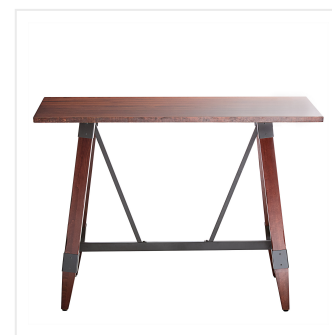

Lancaster Table & Seating Industrial 30" x 60" Solid Wood Live Edge Bar Height Trestle Base Table with Mahogany Finish

#3493060MAH37

Item #: 3493060MAH37 Qty: _____

Project: _____

Approval: _____ Date: _____

Features

- Industrial-style trestle base with wood legs and steel frame
- Solid 1 1/2" thick live edge table top
- Adjustable feet ensure table stability
- 60" length is perfect for seating 6 guests comfortably
- Pair with Lancaster Table & Seating industrial bar stools (sold separately)

Plan View

Notes & Details

Feature beautiful wood with reliable durability in your dining room by choosing this Lancaster Table & Seating industrial 30" x 60" solid wood live edge bar height trestle base table with mahogany finish. Complete with an attractive table top and bar height base, this table is the perfect addition to your winery, brewery, or farm-to-table eatery. It combines the natural look of wood with rugged metal accents to add a rustic element with contemporary flair to your establishment. The mahogany finish highlights the distinctive woodgrain patterns and gives the table a unique aesthetic that can't be duplicated.

Thanks to its 1 1/2" thick European beechwood construction, the table top is durable enough to withstand the wear and tear of everyday use. Its underside includes V-shaped metal braces that prevent the wood from warping, which helps to maintain the smooth, sturdy surface. This table top also features 2 live edges for a rustic look that captures the natural beauty of wood. At 60" in length, it can comfortably seat 6 guests.