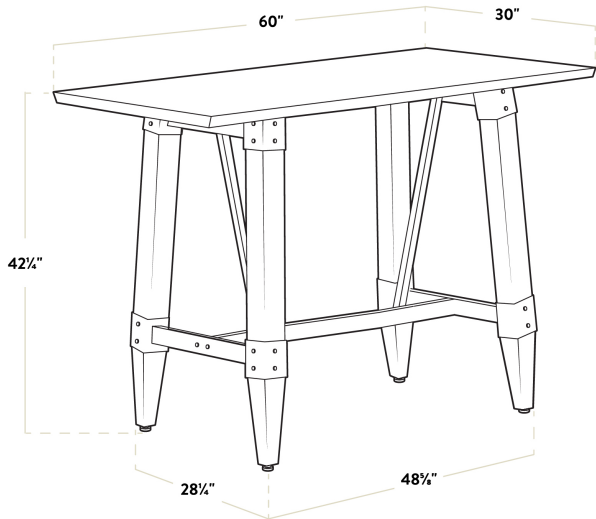

Features

- Industrial-style trestle base with wood legs and steel frame
- Solid 1 1/2" thick live edge table top
- Adjustable feet ensure table stability
- 60" length is perfect for seating 6 guests comfortably
- Pair with Lancaster Table & Seating industrial bar stools (sold separately)

Certifications

 Seating Capacity: 6

Technical Data

Length	60 Inches
Width	30 Inches
Height	42 1/4 Inches
Height Style	Bar Height
Assembled	Assembly Required
Base Color	Brown
Base Style	Trestle
Color	Brown
Features	Adjustable Feet Live Edge

Plan View

Notes & Details

Feature beautiful wood with reliable durability in your dining room by choosing this Lancaster Table & Seating industrial 30" x 60" solid wood live edge bar height trestle base table with mahogany finish. Complete with an attractive table top and bar height base, this table is the perfect addition to your winery, brewery, or farm-to-table eatery. It combines the natural look of wood with rugged metal accents to add a rustic element with contemporary flair to your establishment. The mahogany finish highlights the distinctive woodgrain patterns and gives the table a unique aesthetic that can't be duplicated.

Thanks to its 1 1/2" thick European beechwood construction, the table top is durable enough to withstand the wear and tear of everyday use. Its underside includes V-shaped metal braces that prevent the wood from warping, which helps to maintain the smooth, sturdy surface. This table top also features 2 live edges for a rustic look that captures the natural beauty of wood. At 60" in length, it can comfortably seat 6 guests.