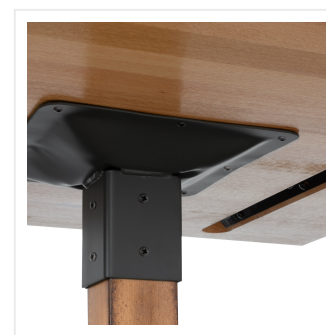

## Lancaster Table & Seating Industrial 30" x 60" Solid Wood Live Edge Bar Height Table with Antique Natural Finish

#3493060CLN37

Item #: 3493060CLN37 Qty: \_\_\_\_\_

Project: \_\_\_\_\_

Approval: \_\_\_\_\_ Date: \_\_\_\_\_

### Features

- Industrial-style antique natural wood columns with steel base plates and spiders
- Solid 1 1/2" thick live edge table top
- Wide, square base with adjustable feet ensures table stability
- 60" length is perfect for seating 6 guests comfortably
- Pair with Lancaster Table & Seating industrial bar stools (sold separately)

## Notes & Details

Feature beautiful wood with reliable durability in your dining room by choosing this Lancaster Table & Seating industrial 30" x 60" solid wood live edge bar height table with antique natural finish. Complete with an attractive table top and bar height bases, this table is the perfect addition to your winery, brewery, or farm-to-table eatery. It combines the natural look of wood with rugged metal accents to add a rustic element with contemporary flair to your establishment. The antique natural finish highlights the distinctive woodgrain patterns and gives the table a unique aesthetic that can't be duplicated.

Thanks to its 1 1/2" thick European beechwood construction, the table top is durable enough to withstand the wear and tear of everyday use. Its underside includes V-shaped metal braces that prevent the wood from warping, which helps to maintain the smooth, sturdy surface. This table top also features 2 live edges for a rustic look that captures the natural beauty of wood. At 60" in length, it can comfortably seat 6 guests.