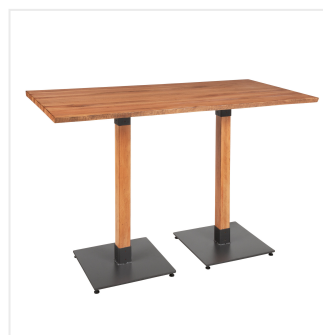

## Lancaster Table & Seating Industrial 30" x 60" Solid Wood Live Edge Bar Height Table with Antique Natural Finish

#3493060CLN37

Item #: 3493060CLN37 Qty: \_\_\_\_\_

Project: \_\_\_\_\_

Approval: \_\_\_\_\_ Date: \_\_\_\_\_

### Features

- Industrial-style antique natural wood columns with steel base plates and spiders
- Solid 1 1/2" thick live edge table top
- Wide, square base with adjustable feet ensures table stability
- 60" length is perfect for seating 6 guests comfortably
- Pair with Lancaster Table & Seating industrial bar stools (sold separately)

## Notes & Details

Feature beautiful wood with reliable durability in your dining room by choosing this Lancaster Table & Seating industrial 30" x 60" solid wood live edge bar height table with antique natural finish. Complete with an attractive table top and bar height bases, this table is the perfect addition to your winery, brewery, or farm-to-table eatery. It combines the natural look of wood with rugged metal accents to add a rustic element with contemporary flair to your establishment. The antique natural finish highlights the distinctive woodgrain patterns and gives the table a unique aesthetic that can't be duplicated.

Thanks to its 1 1/2" thick European beechwood construction, the table top is durable enough to withstand the wear and tear of everyday use. Its underside includes V-shaped metal braces that prevent the wood from warping, which helps to maintain the smooth, sturdy surface. This table top also features 2 live edges for a rustic look that captures the natural beauty of wood. At 60" in length, it can comfortably seat 6 guests.