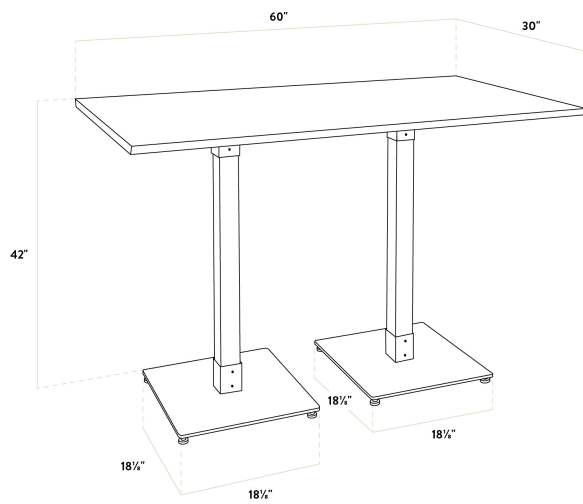

Technical Data

Style	Solid Wood
Table Seating Capacity	6 Chairs
Tabletop Material	Wood
Tabletop Thickness	1 1/2 Inches
Type	Tables
Usage	Indoor

Plan View

Notes & Details

Feature beautiful wood with reliable durability in your dining room by choosing this Lancaster Table & Seating industrial 30" x 60" solid wood live edge bar height table with antique natural finish. Complete with an attractive table top and bar height bases, this table is the perfect addition to your winery, brewery, or farm-to-table eatery. It combines the natural look of wood with rugged metal accents to add a rustic element with contemporary flair to your establishment. The antique natural finish highlights the distinctive woodgrain patterns and gives the table a unique aesthetic that can't be duplicated.

Thanks to its 1 1/2" thick European beechwood construction, the table top is durable enough to withstand the wear and tear of everyday use. Its underside includes V-shaped metal braces that prevent the wood from warping, which helps to maintain the smooth, sturdy surface. This table top also features 2 live edges for a rustic look that captures the natural beauty of wood. At 60" in length, it can comfortably seat 6 guests.

The included table bases feature solid beechwood columns with steel base plates and spider attachments. The wide, square bases help prevent the table from wobbling, while the adjustable feet add stability and help protect your floors from scuffs and scratches. Thanks to their generous 300 lb. weight capacity, the table bases will provide a reliable foundation for heavy meals, dinnerware, and decor. The table bases elevate your table top to bar height, ensuring it stays steady and balanced while guests enjoy your signature drinks and dishes. Pair this table with Lancaster Table & Seating industrial bar stools (sold separately) to complete your dining area.

⚠ WARNING: This product can expose you to chemicals including lead, which are known to the State of California to cause cancer, birth defects, or other reproductive harm. For more information, go to www.p65warnings.ca.gov.